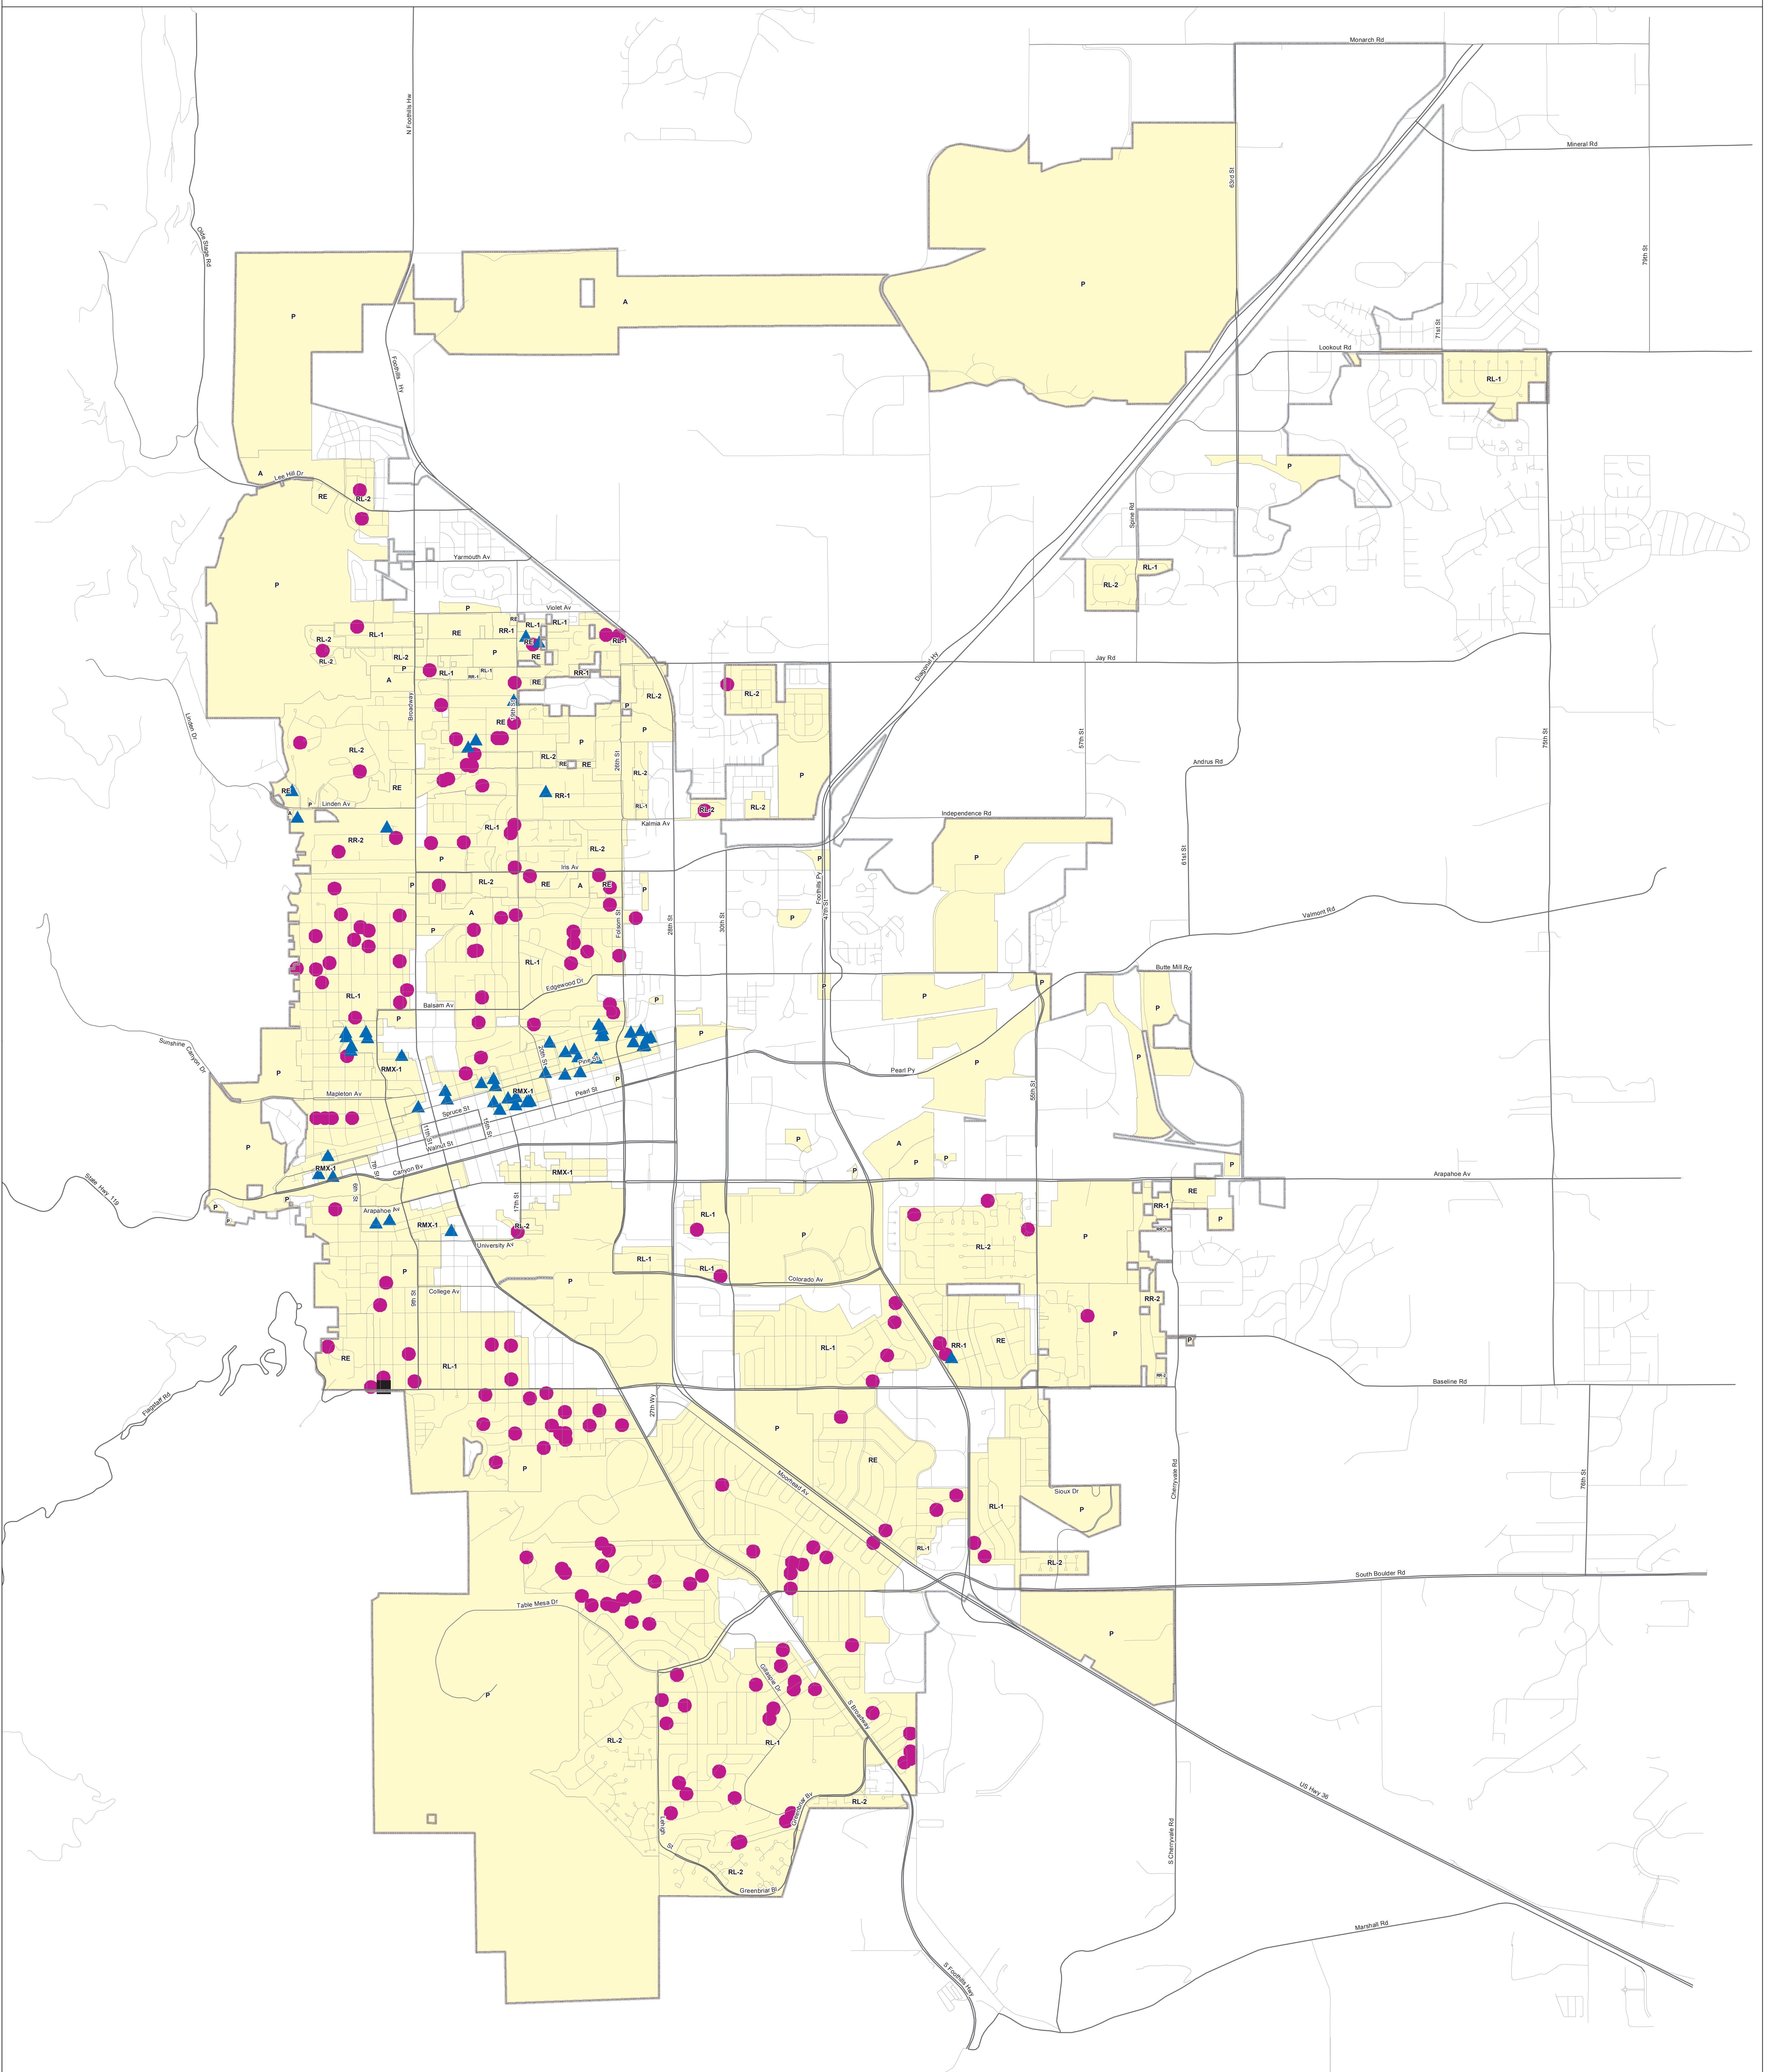

Zoning Districts Where ADUs, LAUs and OAU are Allowed

Legend
Accessory Units City Limits

- ADU
- LAU
- ▲ OAU

Zoning Districts Allowing ADU, LAU and OAU*

*ADU and LAU are allowed in RE, RL-1, RL-2, RR-1, RR-2, A and P zone districts

OAU are allowed in RMX-1, RE, RR-1 and RR-2 zone districts

0 0.35 0.7 1.4 Miles