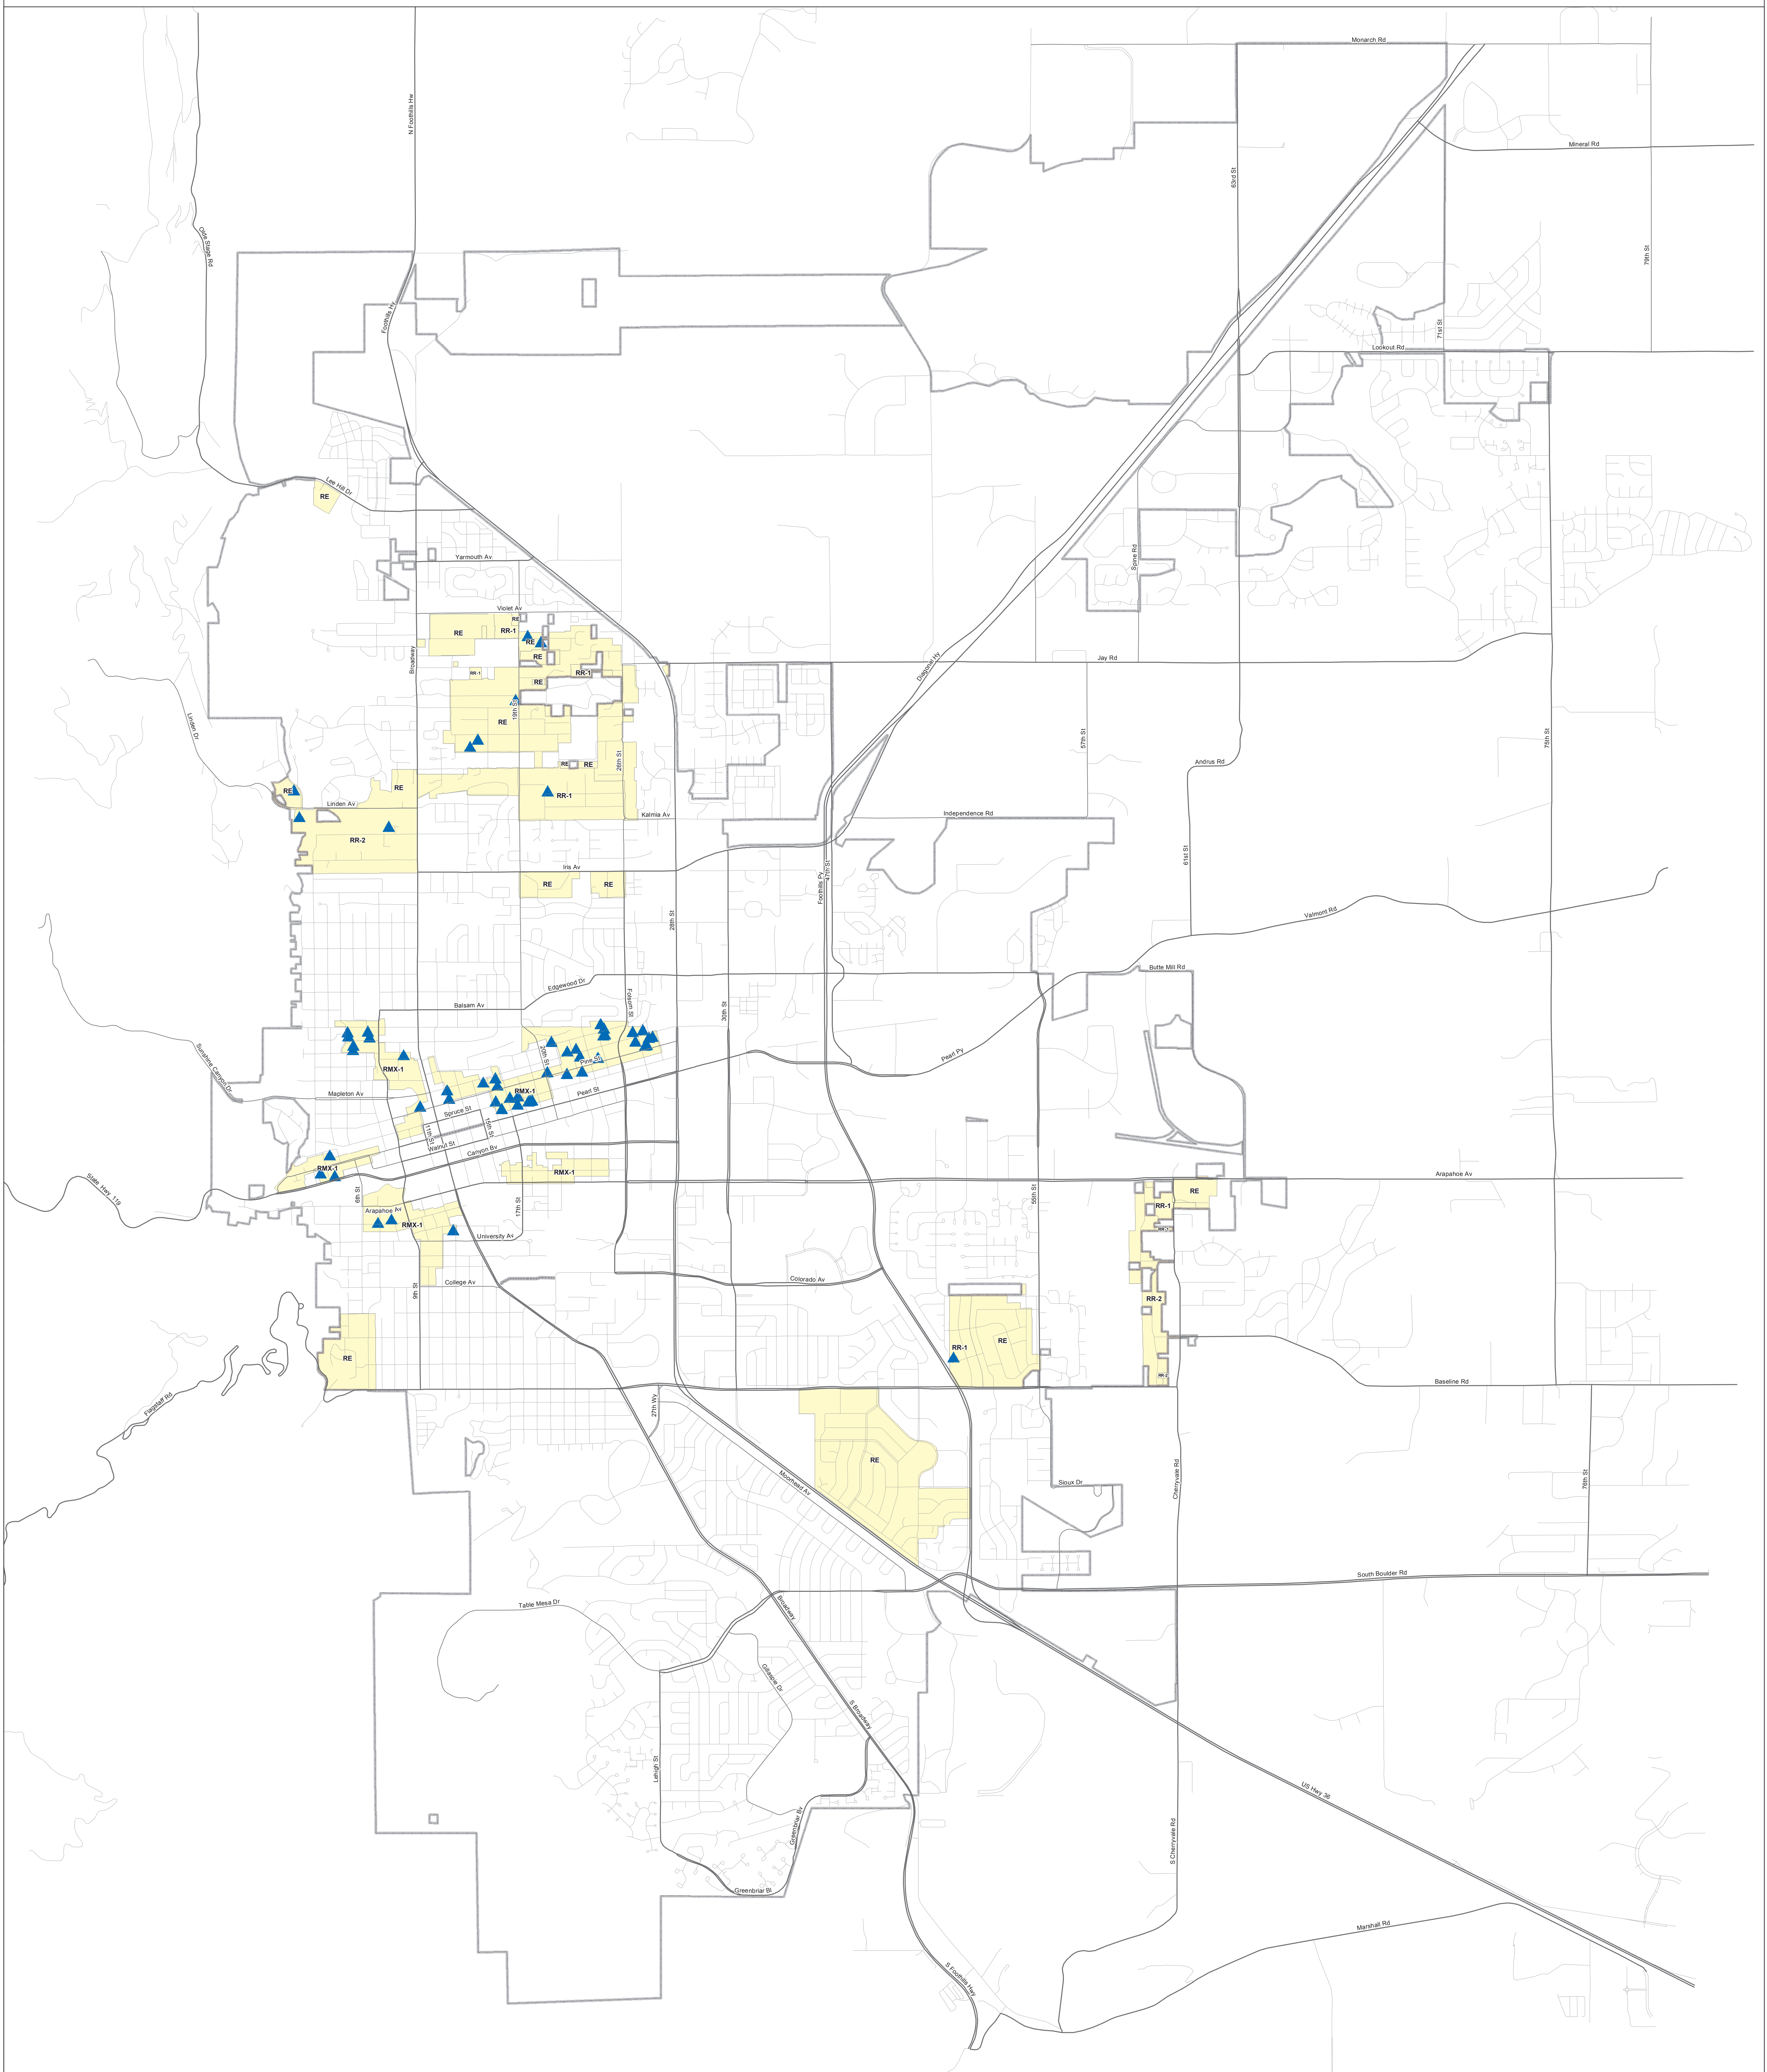

Zoning Districts Where OAU's are Allowed

Legend
Accessory Units City Limits

UNITYTYPE
 ▲ OAU
 Zoning Districts Allowing OAU*

*OAU are allowed in
 RMX-1, RE, RR-1 and
 RR-2 zone districts

0 0.35 0.7 1.4 Miles