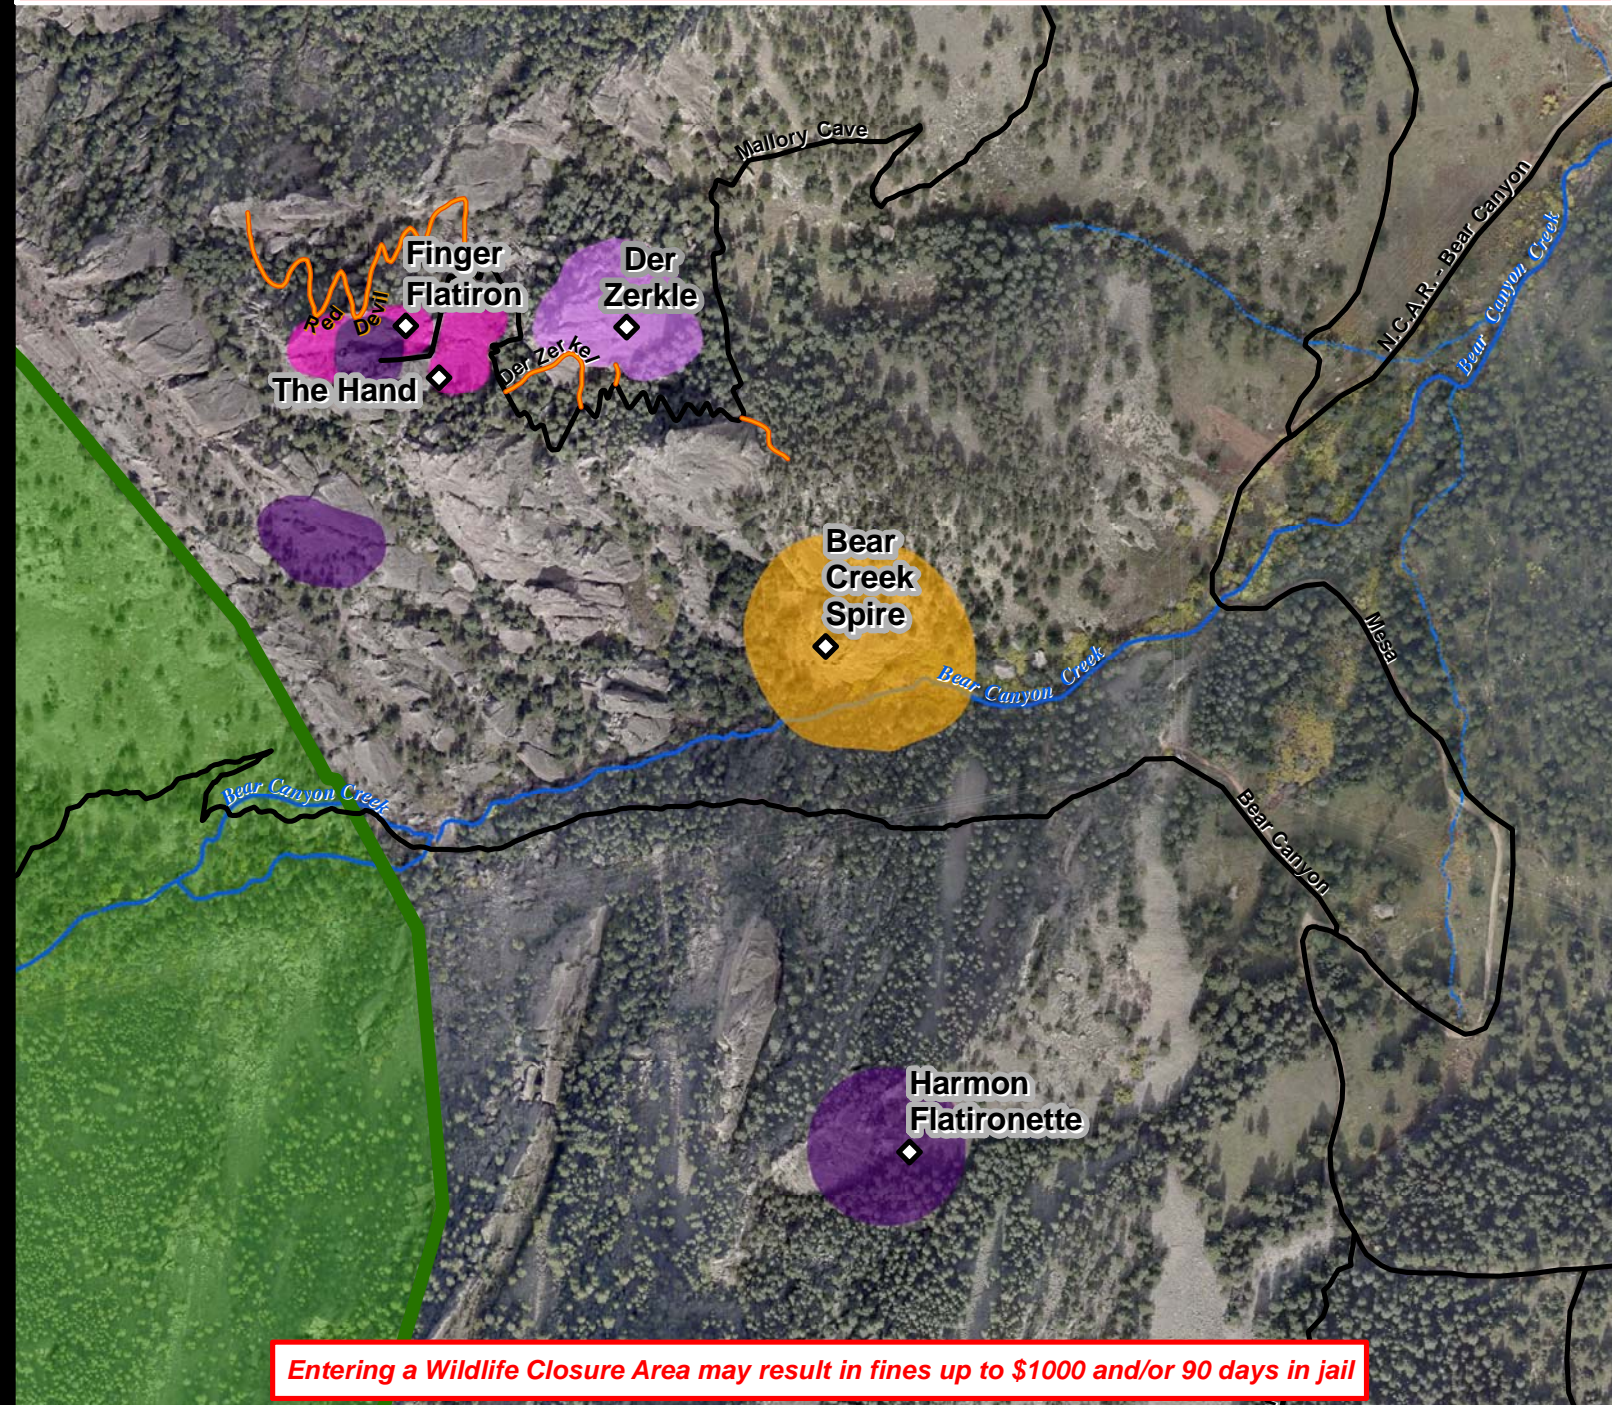

# Raptor Closure Area

These areas will be CLOSED TO ALL VISITORS to protect bats and nesting and roosting raptors. ALL DESIGNATED TRAILS REMAIN OPEN.

Visitors must stay on designated trail through closure area.

**Entering a Wildlife Closure Area may result in fines up to \$1000 and/or 90 days in jail**

- Bat, All Year Closure
- Bat, April 1 - October 1
- Bat, April 1 - Sept 1
- Raptor, Feb 1 - July 31
- Habitat Conservation Area (HCA)  
Off-Trail Permit Required  
At All Times ([www.osmppermits.org](http://www.osmppermits.org))
- OSMP Trail
- Climbing Access
- Climbing Formations