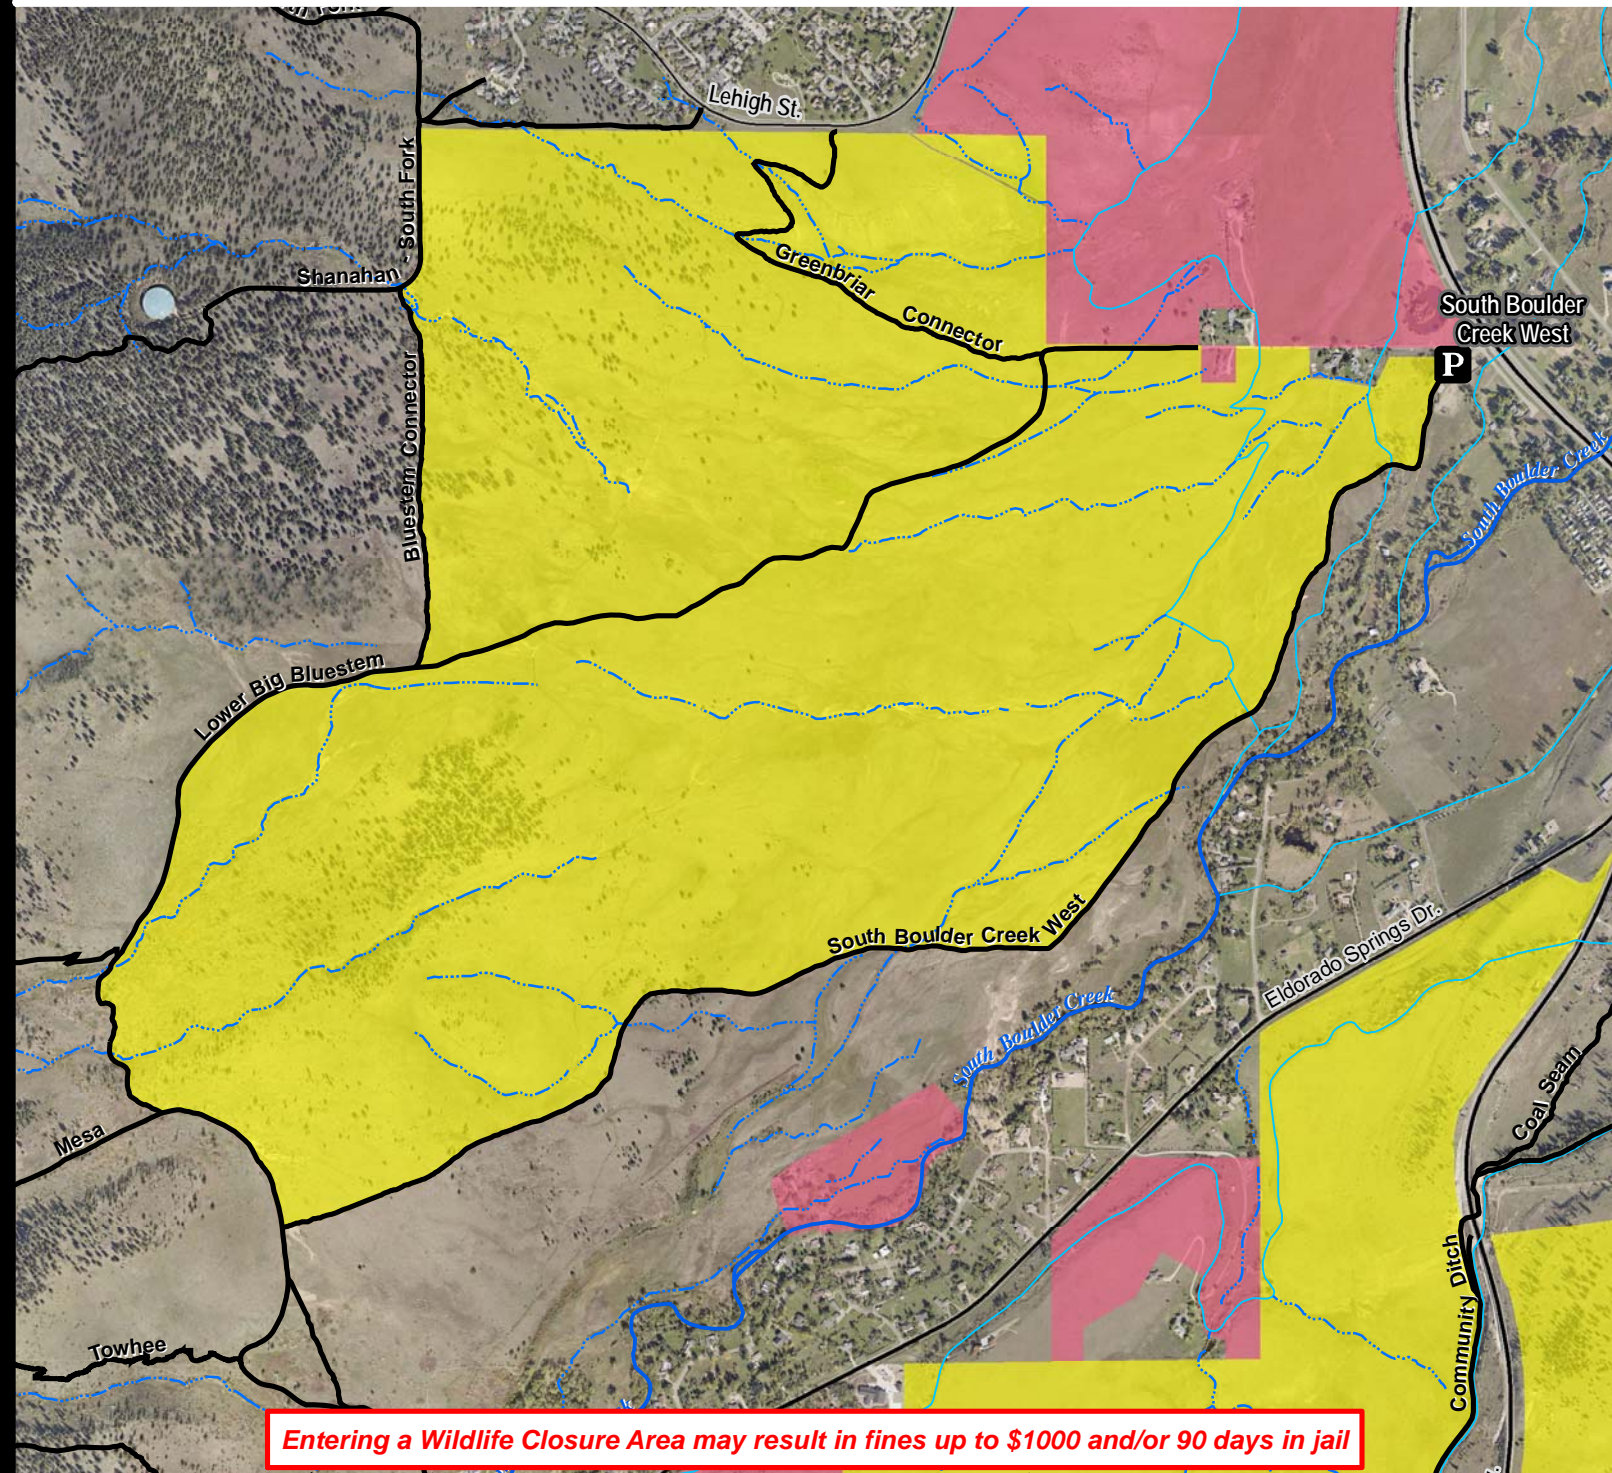

Grassland Bird Closure Area

These areas will be **CLOSED TO ALL VISITORS**
for the protection of nesting grassland birds.
ALL DESIGNATED TRAILS REMAIN OPEN.
Visitors must stay on designated trail through closure area.

Entering a Wildlife Closure Area may result in fines up to \$1000 and/or 90 days in jail

 Grassland Birds, May 1 - July 31
 No Public Access

 OSMP Trail
 Trailhead

For up-to-date information
visit www.osmp.org
or call 303-441-3440
during business hours