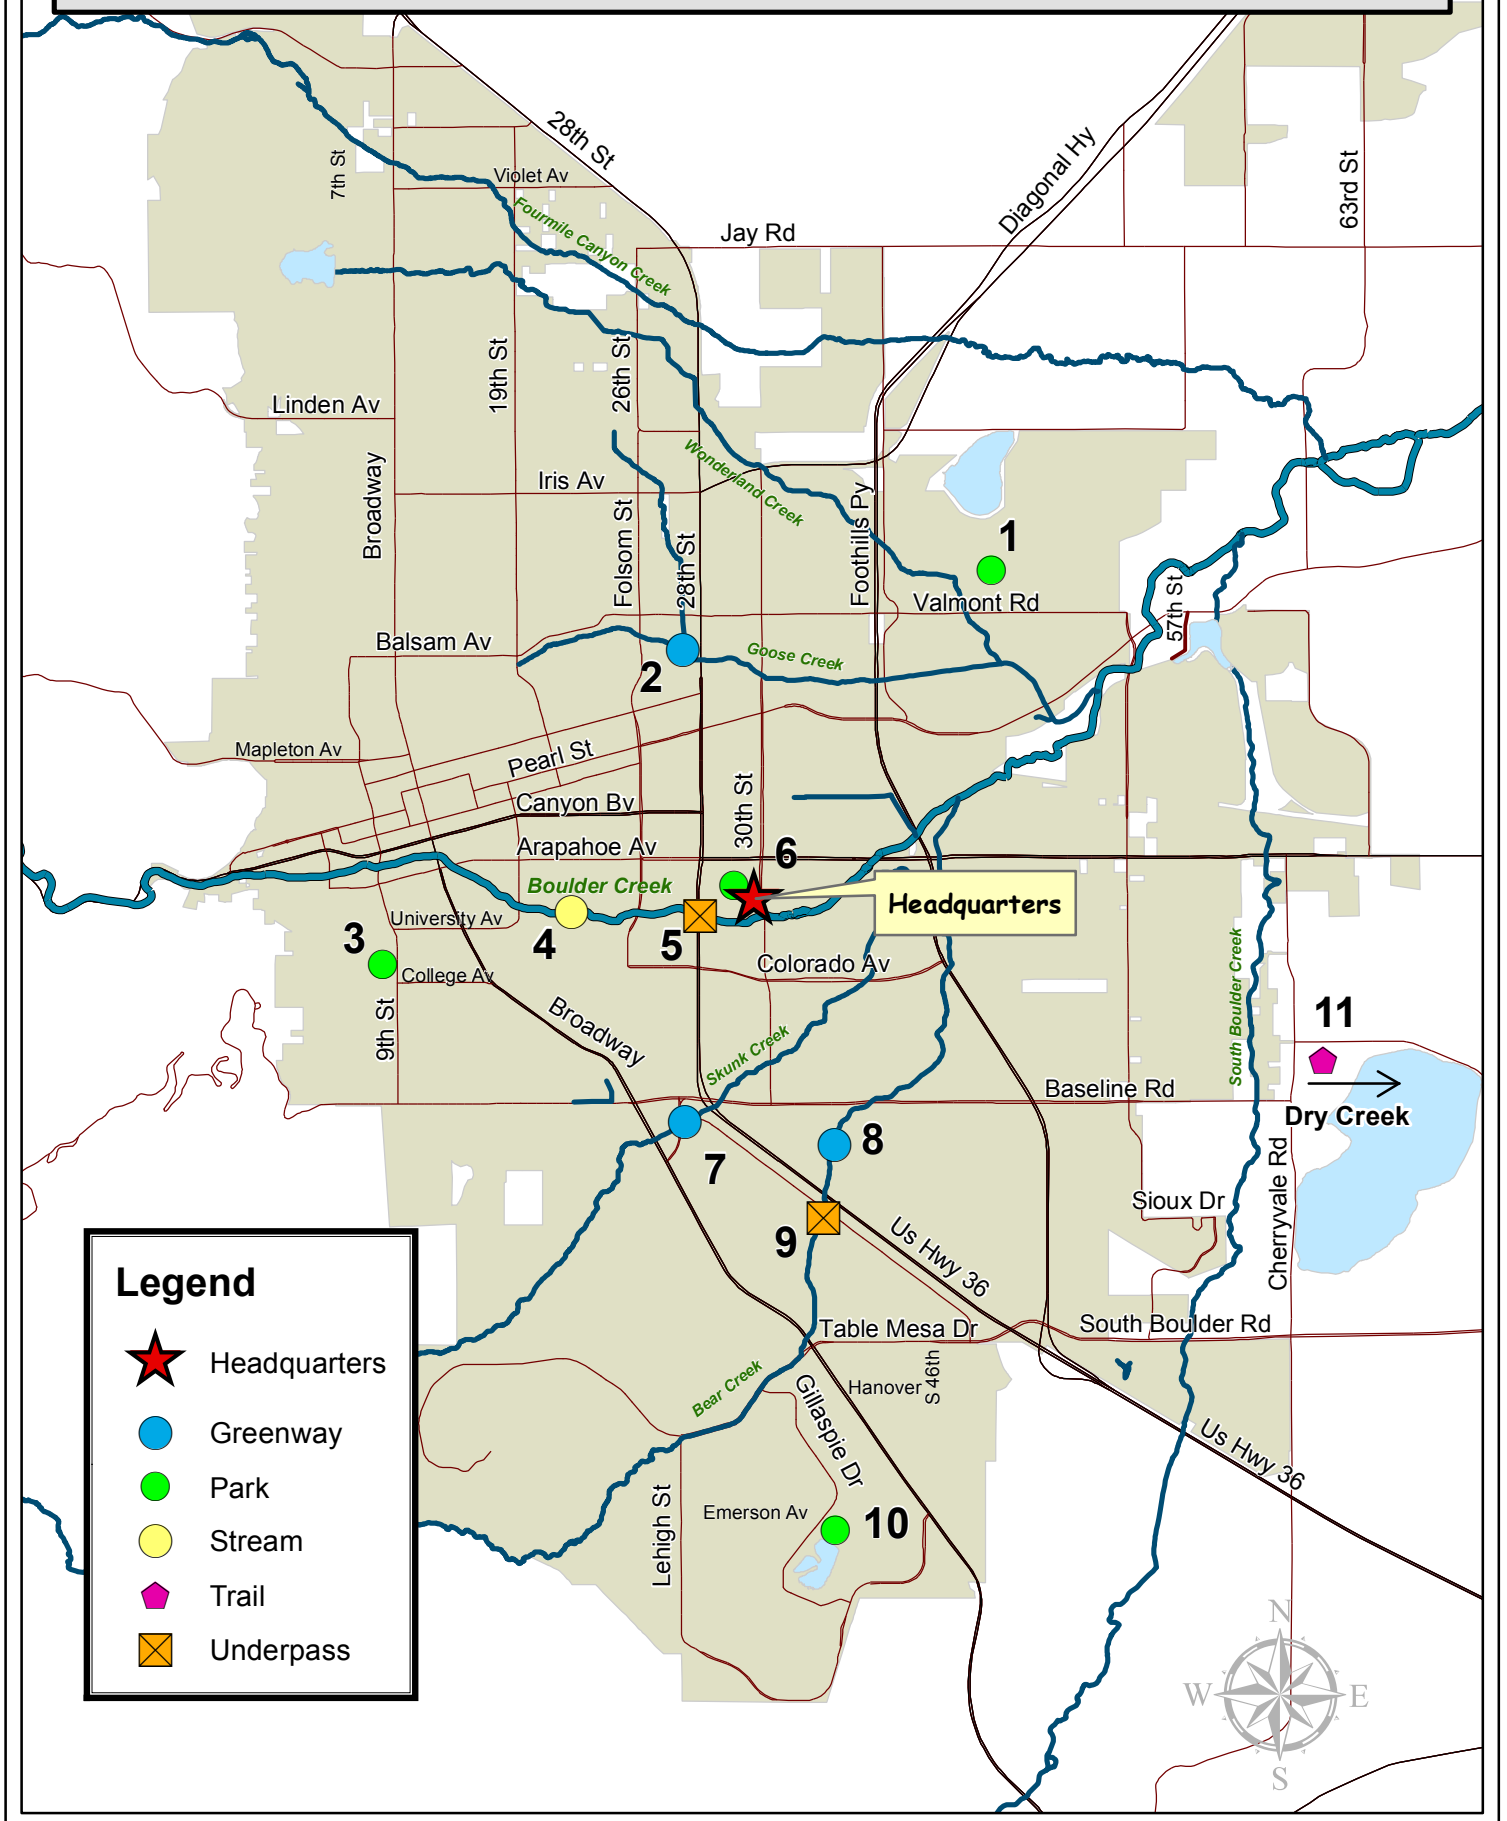

Community Cleanup Day

2014 Locations

Legend

-  Headquarters
-  Greenway
-  Park
-  Stream
-  Trail
-  Underpass

Number	Resource	Location
	Celebration	Scott Carpenter Park
1	Park	Valmont City Park
2	Greenway	Goose & Elmer's Two-mile Greenway
3	Park	Columbia Cemetery
4	Stream	Boulder Creek
5	Underpass	Boulder Creek Path at 28th Street
6	Park	Scott Carpenter Park
7	Greenway	Skunk Creek Greenway
8	Greenway	Beark Creek Greenway
9	Underpass	Bear Creek at Martin Drive
10	Park	Harlow Platts Park
11	Trail	Dry Creek Trail