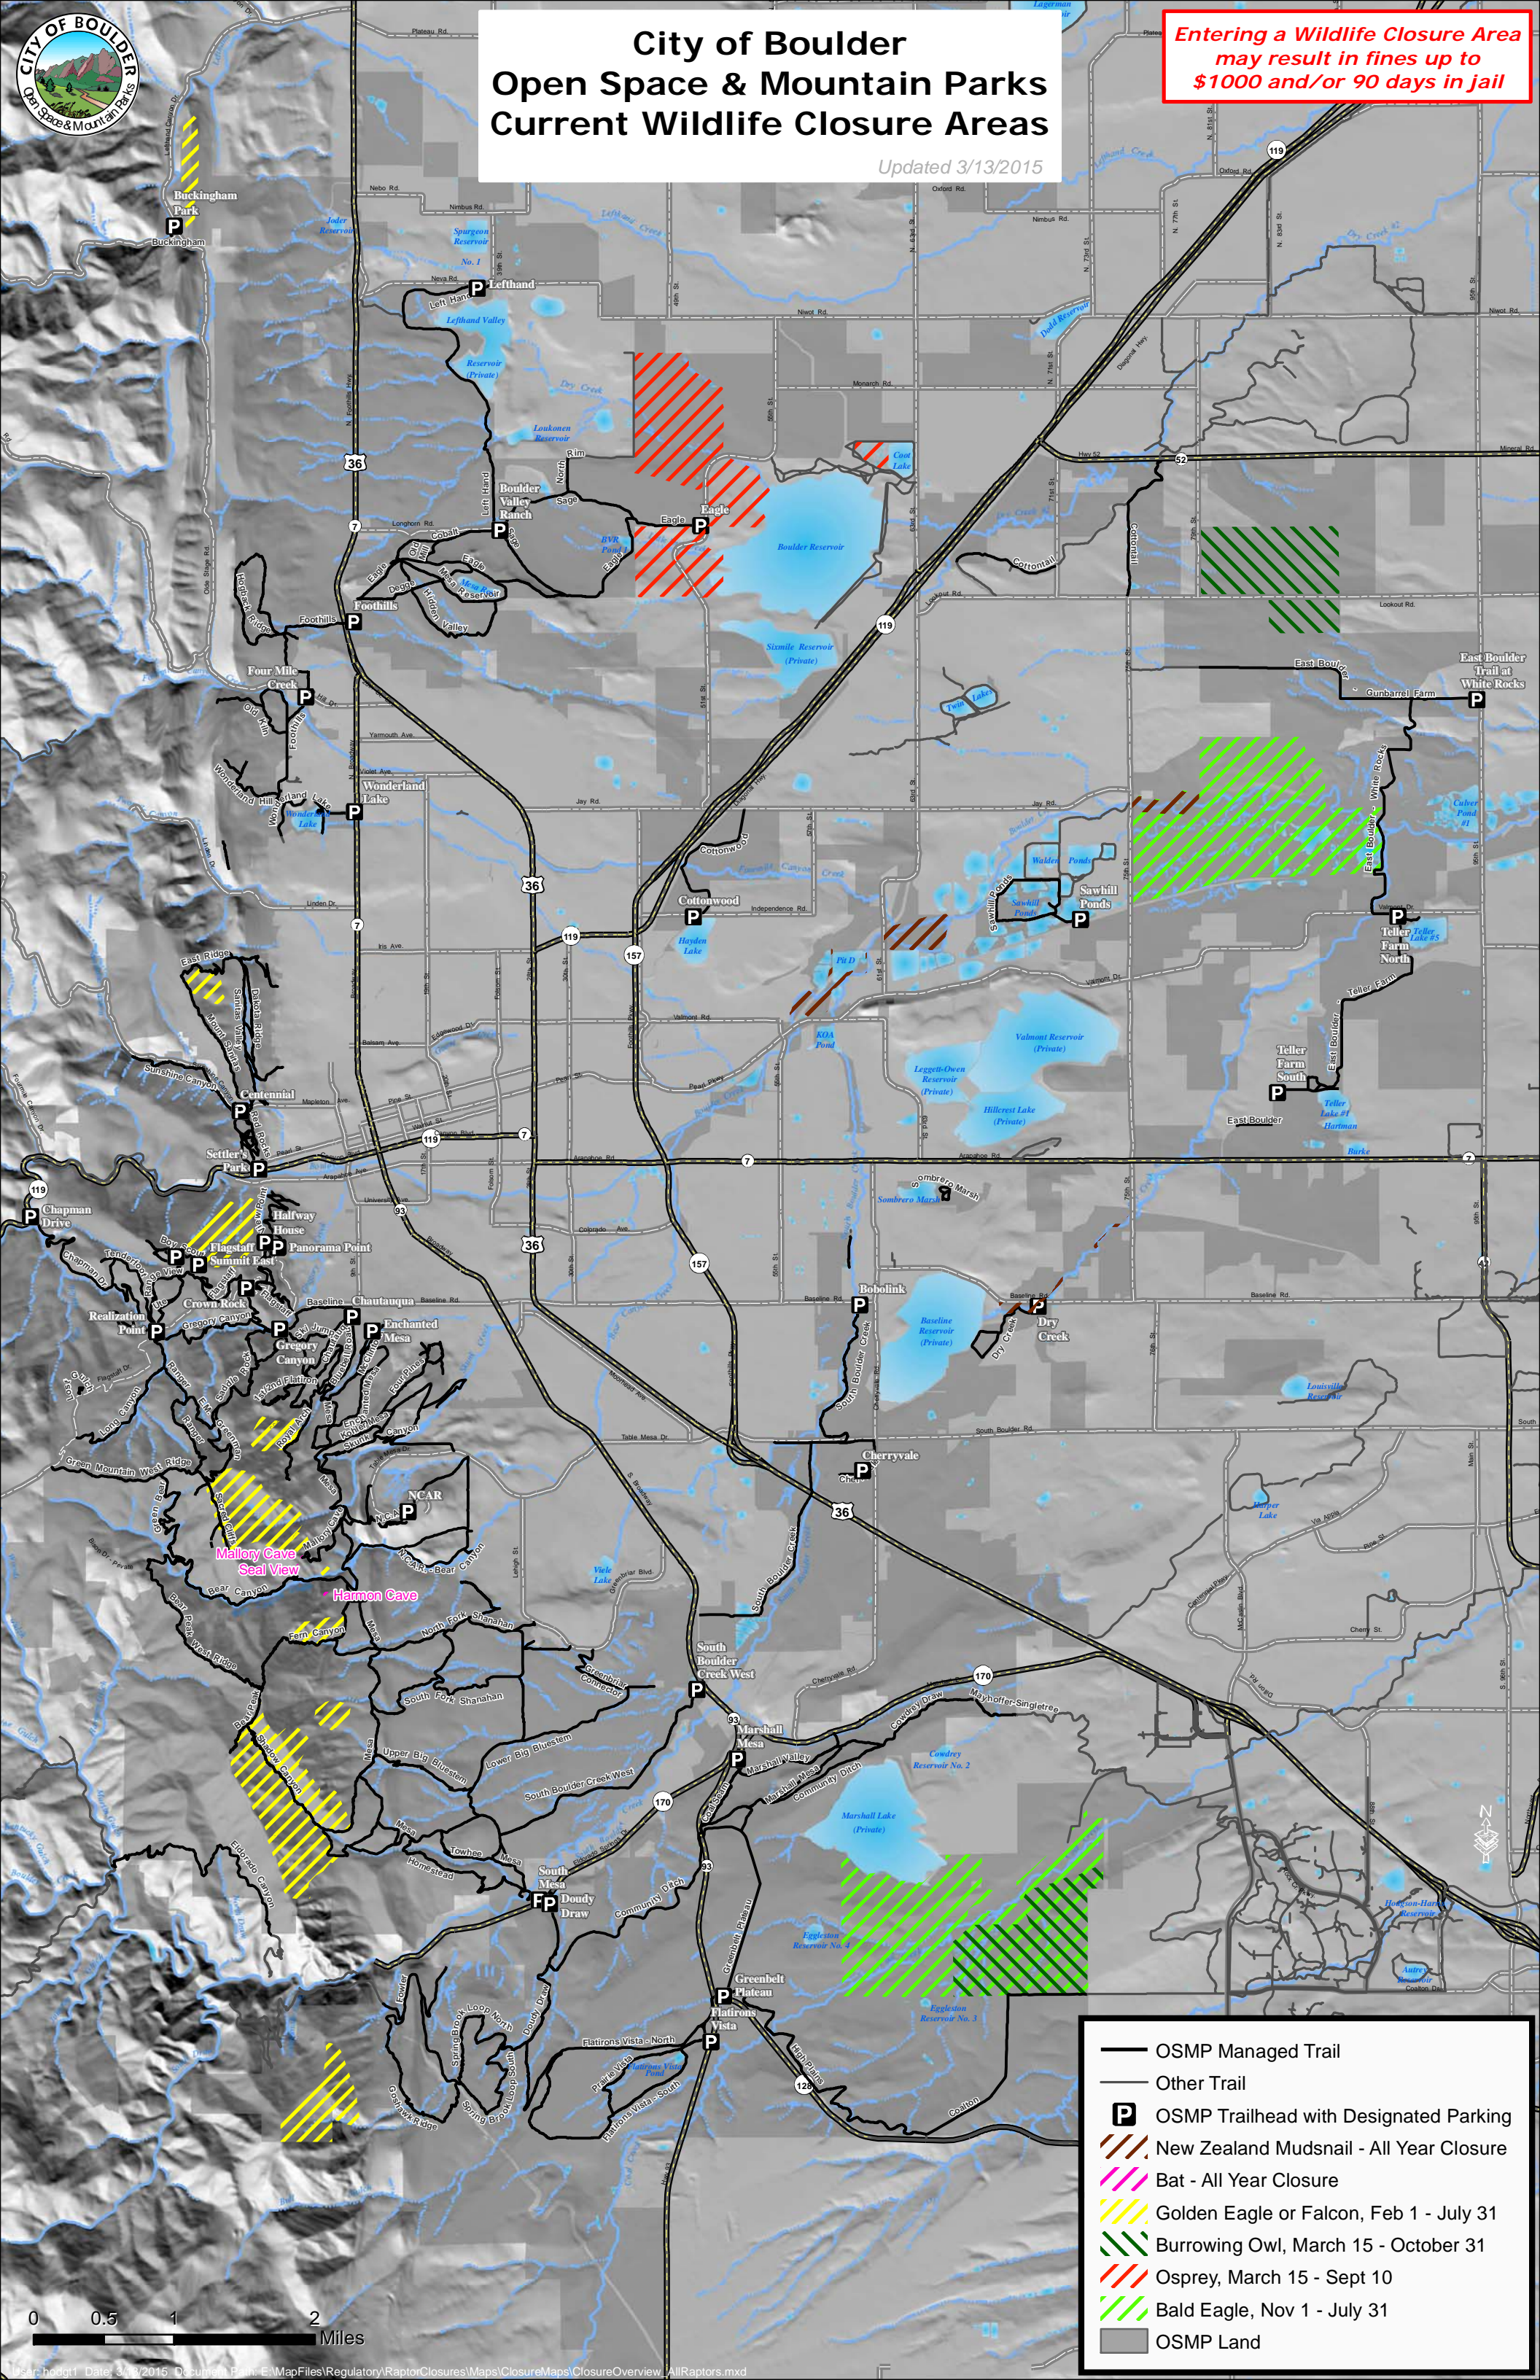

City of Boulder Open Space & Mountain Parks Current Wildlife Closure Areas

Updated 3/13/2015

**Entering a Wildlife Closure Area
may result in fines up to
\$1000 and/or 90 days in jail**

- OSMP Managed Trail
- Other Trail
- OSMP Trailhead with Designated Parking
- New Zealand Mudsnail - All Year Closure
- Bat - All Year Closure
- Golden Eagle or Falcon, Feb 1 - July 31
- Burrowing Owl, March 15 - October 31
- Osprey, March 15 - Sept 10
- Bald Eagle, Nov 1 - July 31
- OSMP Land

0 0.5 1 2 Miles