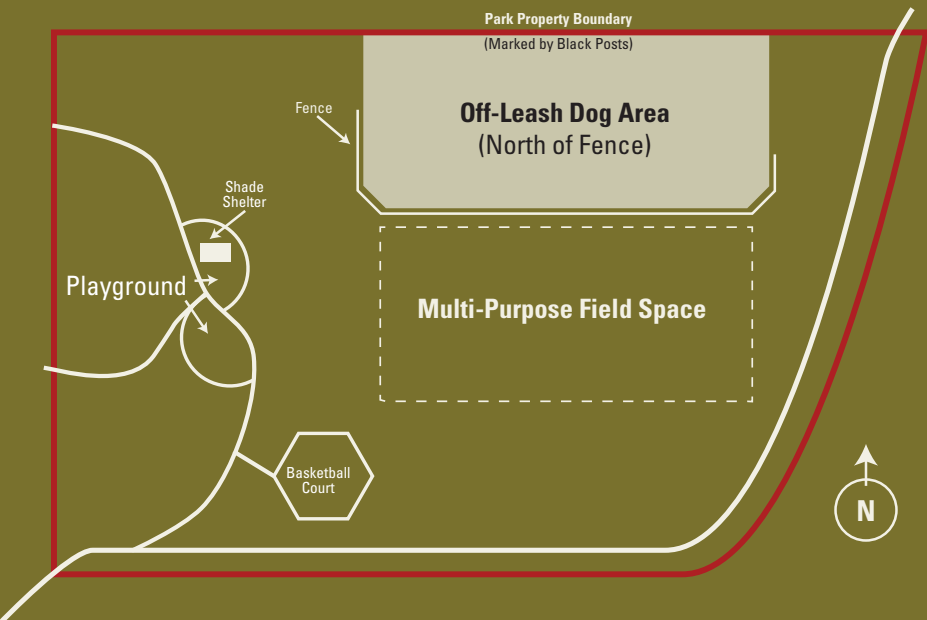

# Howard Heuston Park Off-Leash Dog Area:

## **Park Property Boundary**

Northern boundary is physically marked with black posts

## **Designated Off-Leash Dog Area**

Voice and Sight Tag must be visible for all off-leash dogs in this area.

Dogs outside of the designated area must be on a leash.