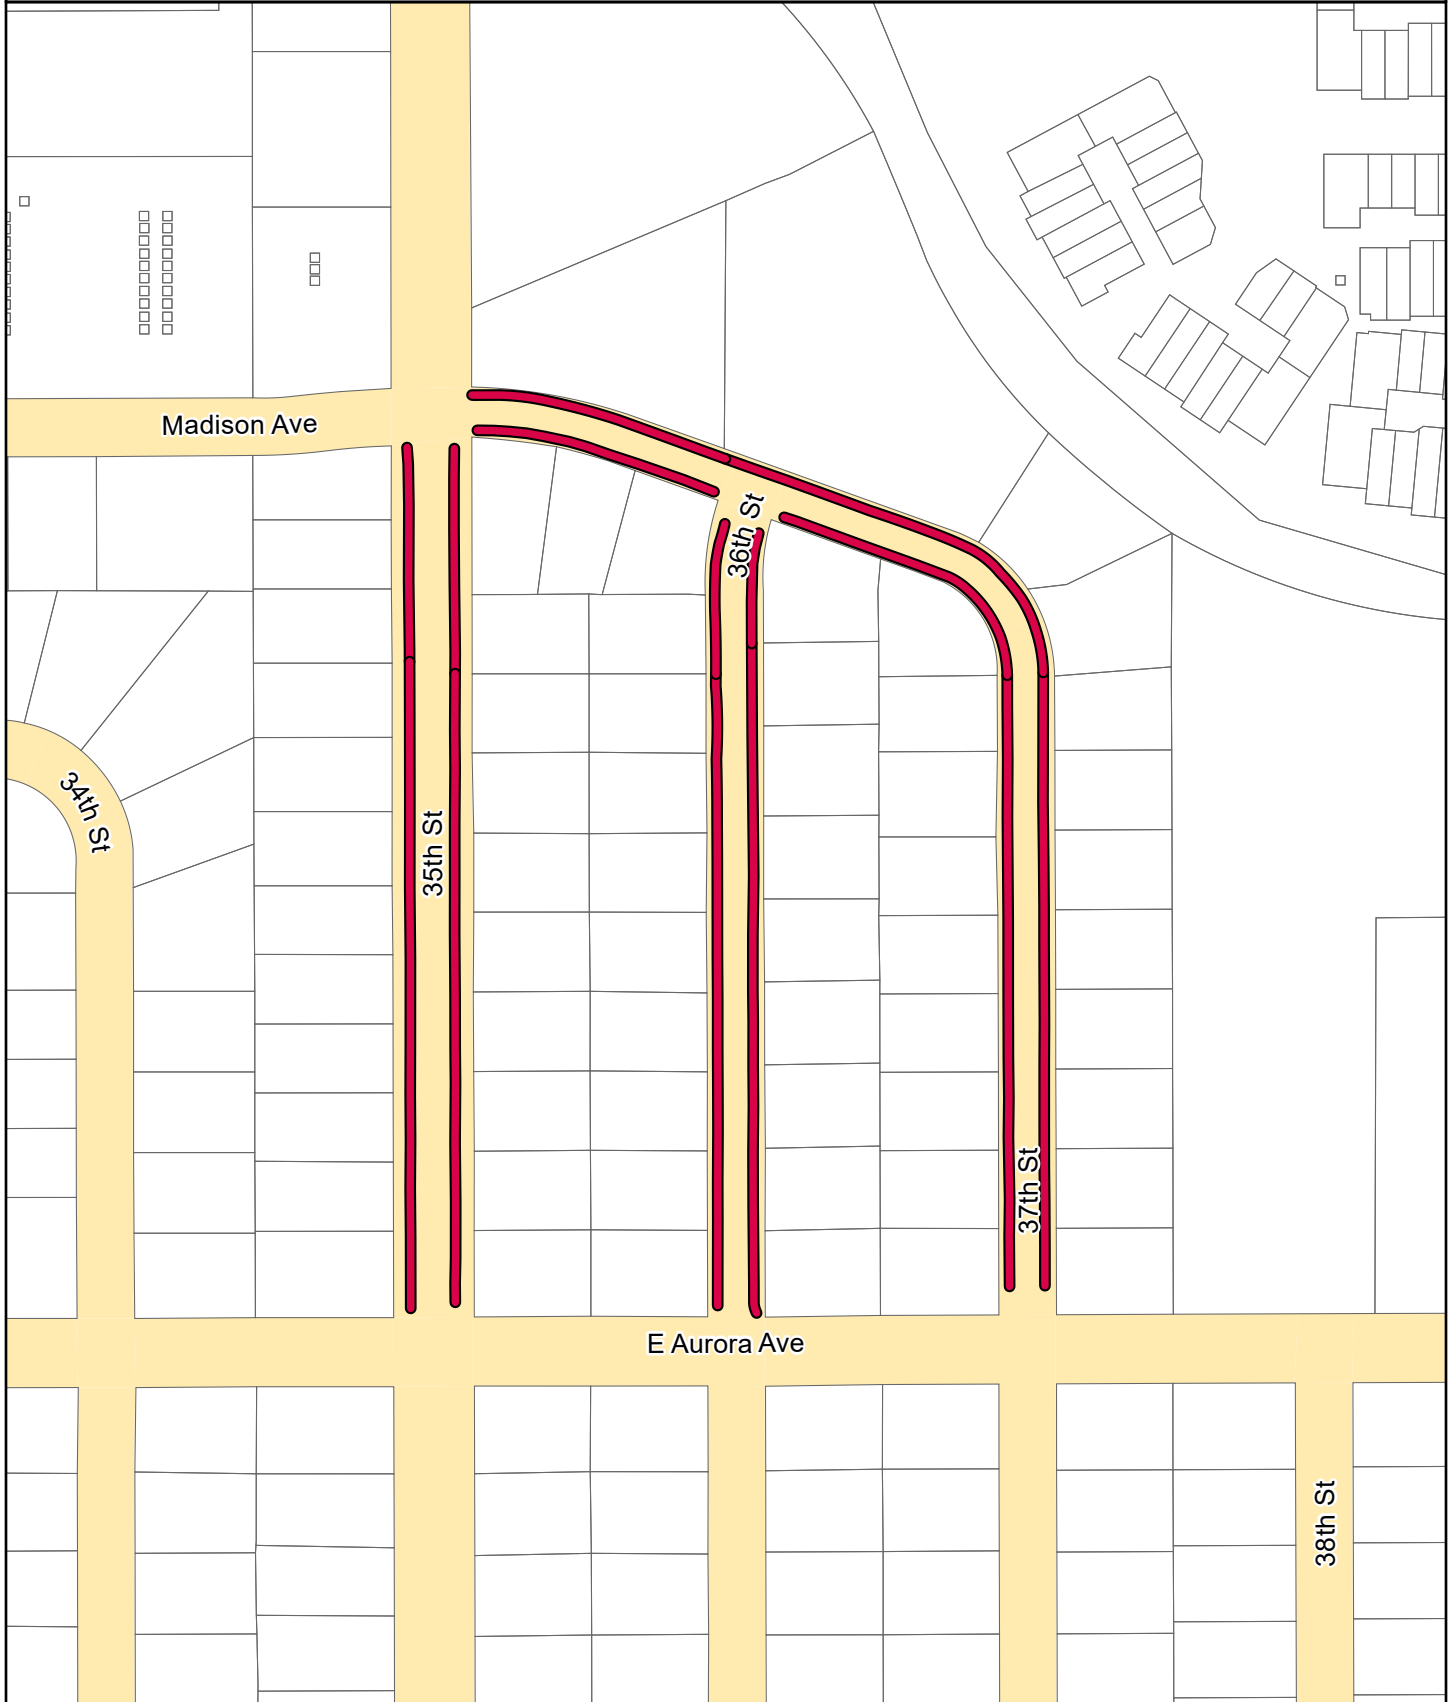

# East Aurora Neighborhood Parking Permit (NPP) Zone

 East Aurora NPP Zone

NPP Hours of operation  
Monday - Friday, 8 am - 6 pm;  
3 hour maximum without a permit.

  
1 inch = 2,000 feet