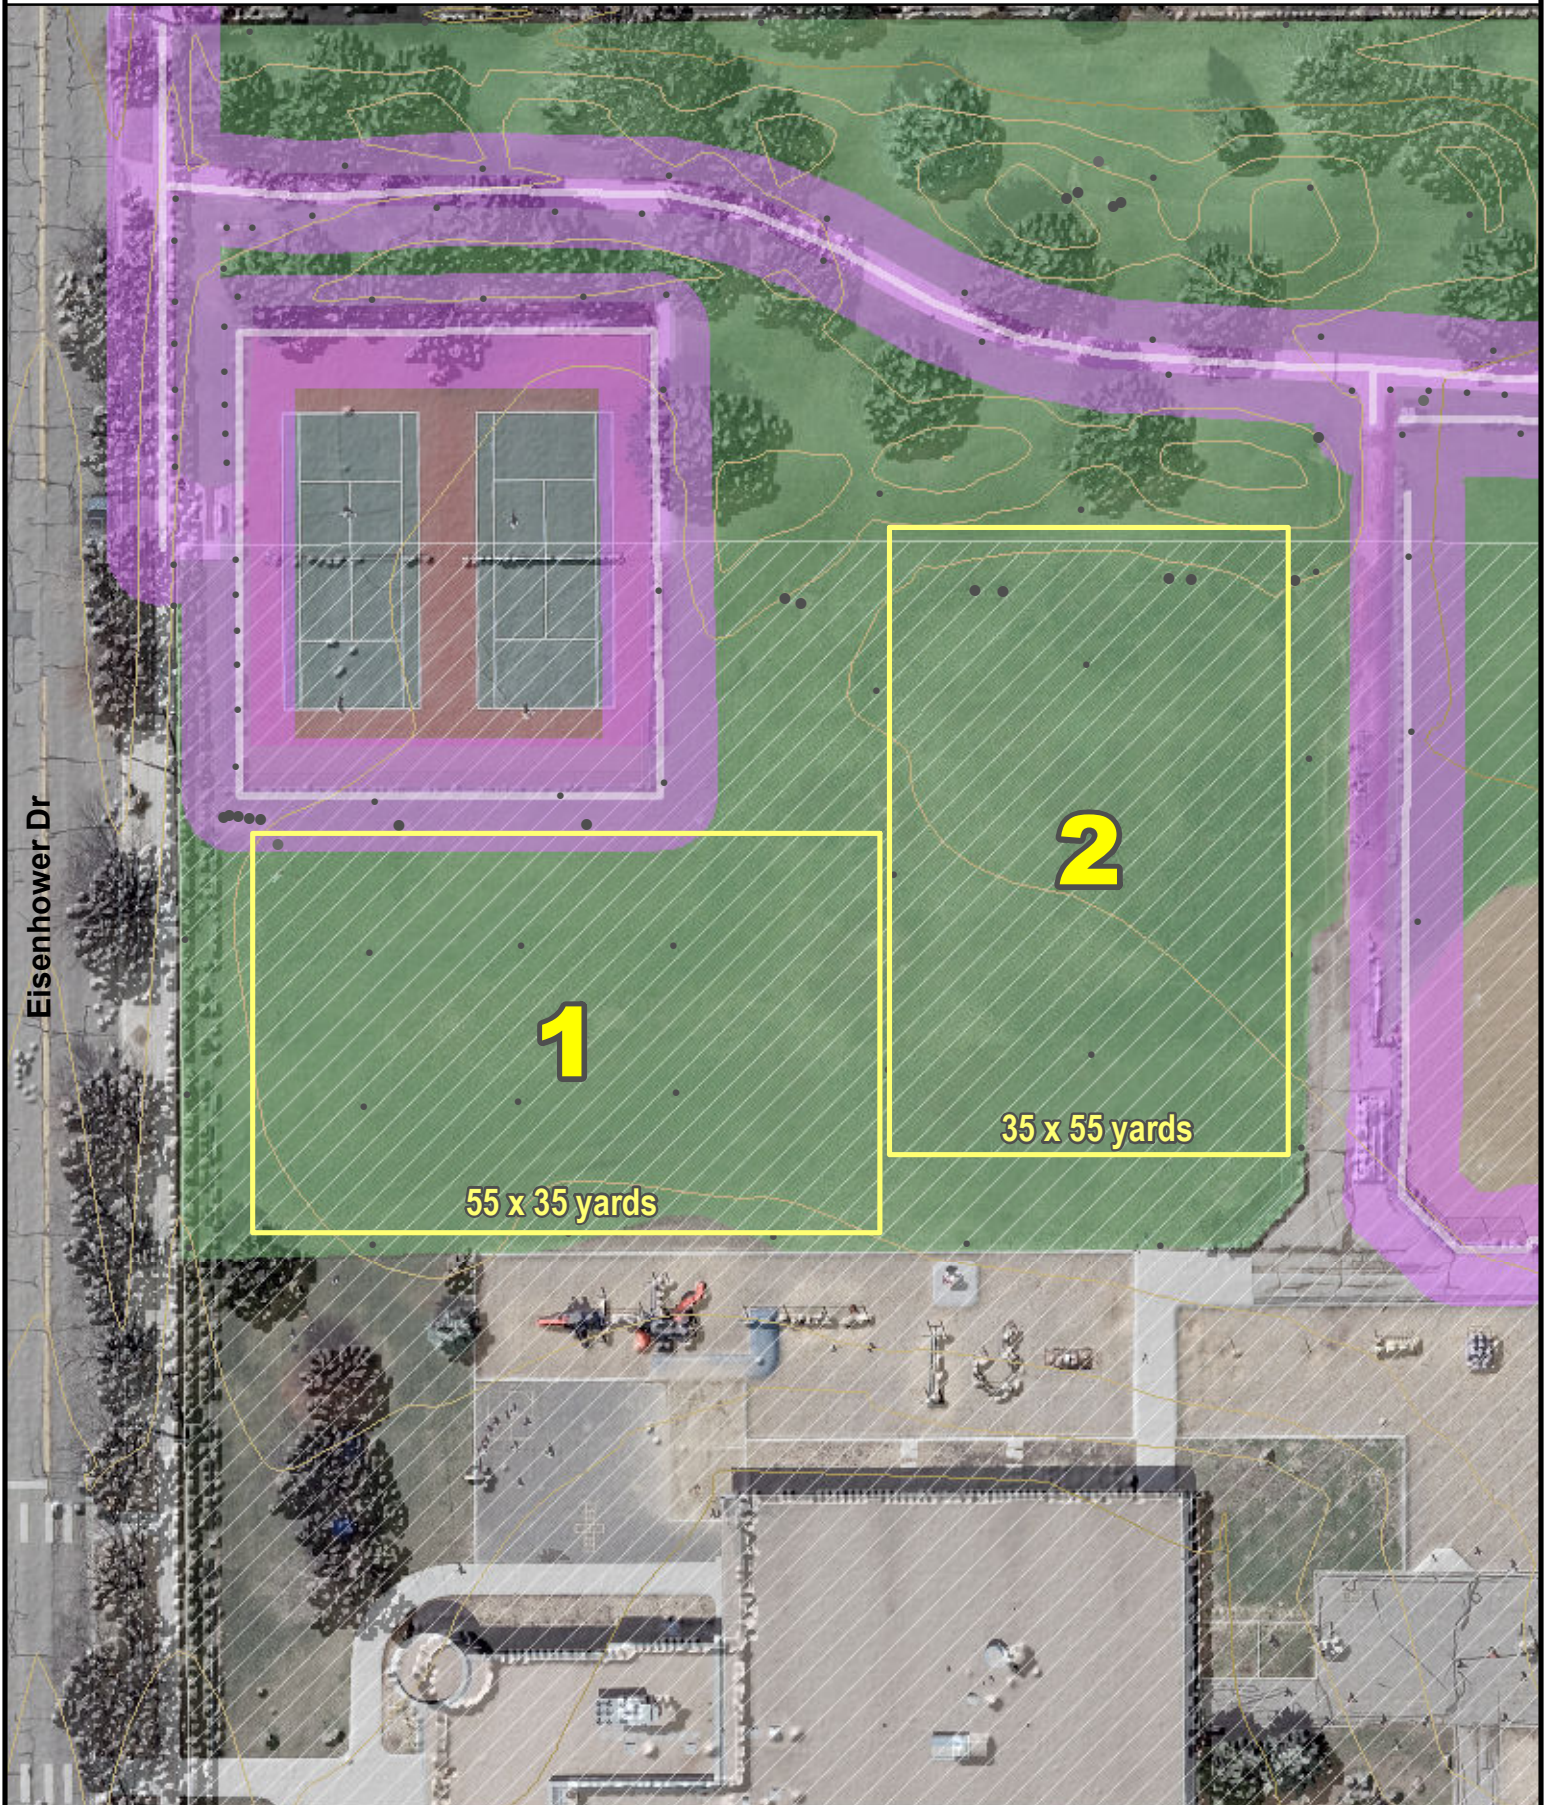

Eisenhower Elementary - 1/4 Fields

Eisenhower Dr

1

55 x 35 yards

2

35 x 55 yards

0 10 20 Yards

10/23/2014, by Christina Spielman, Boulder Parks & Recreation

• Irrigation

15' Buffer of Path

Irrigation Extent