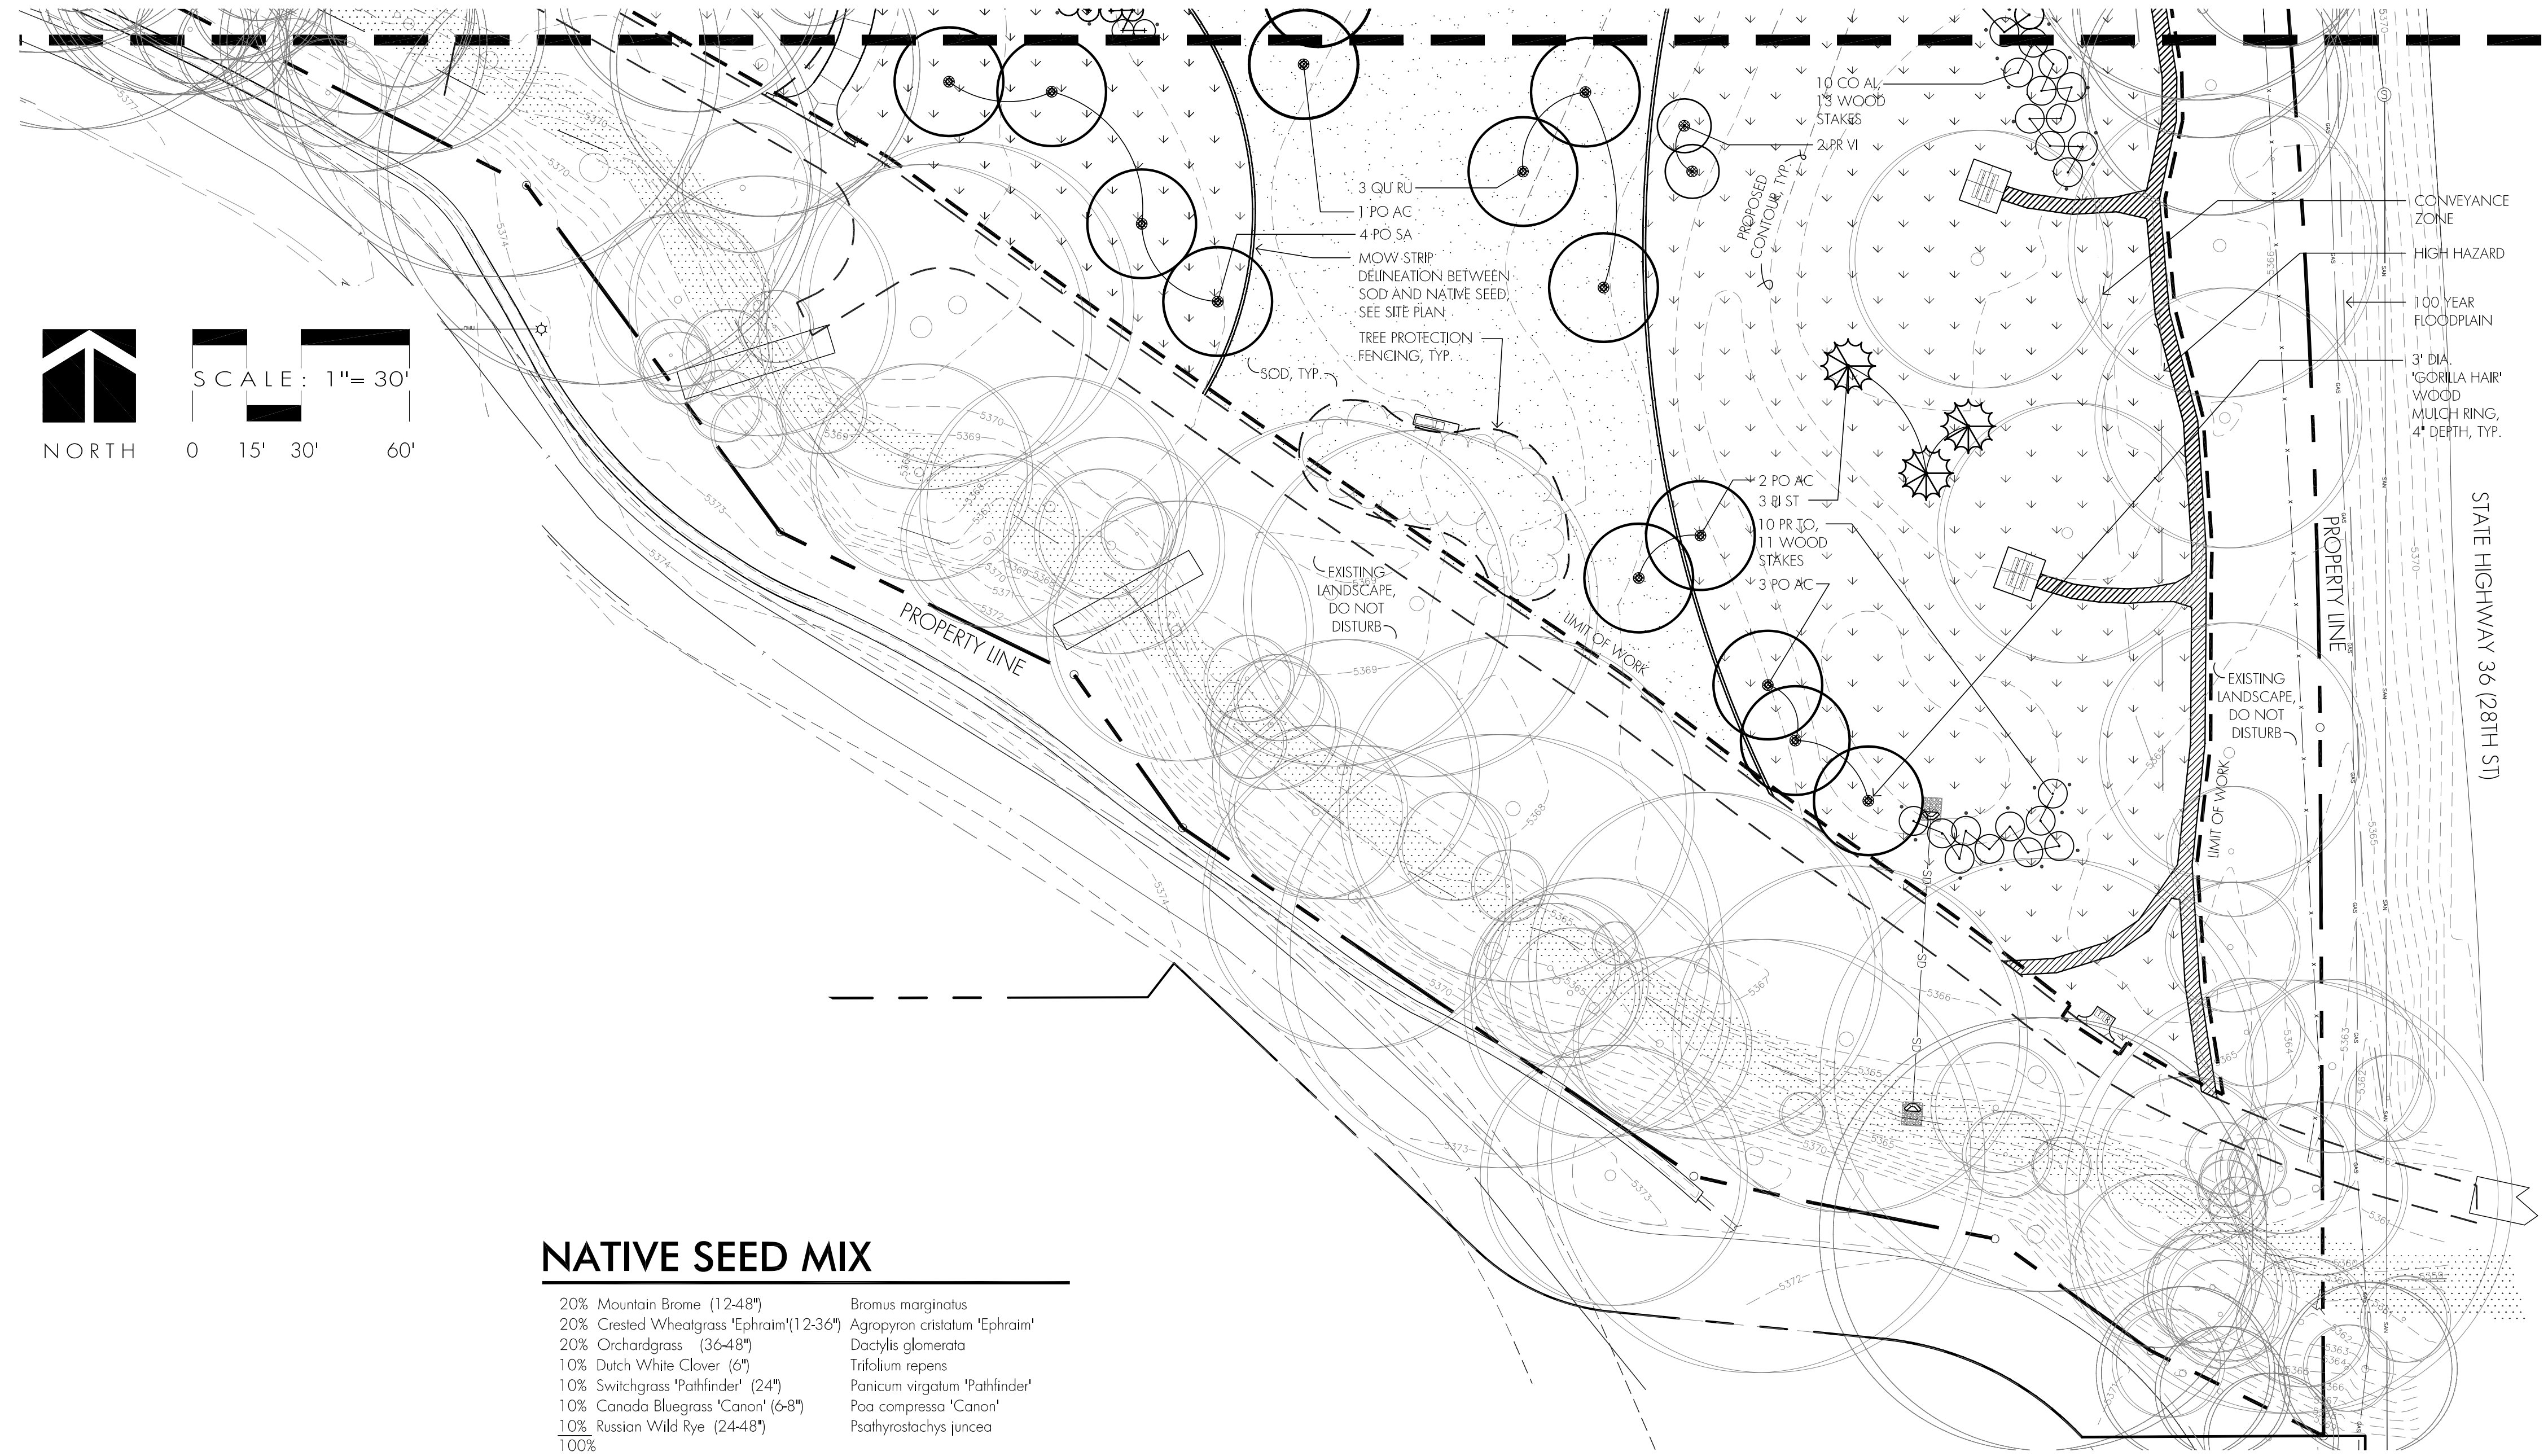

MATCHLINE, SEE SHEET L-1

NATIVE SEED MIX

20% Mountain Brome (12-48")	Bromus marginatus
20% Crested Wheatgrass 'Ephraim'(12-36")	Agropyron cristatum 'Ephraim'
20% Orchardgrass (36-48")	Dactylis glomerata
10% Dutch White Clover (6")	Trifolium repens
10% Switchgrass 'Pathfinder' (24")	Panicum virgatum 'Pathfinder'
10% Canada Bluegrass 'Canon' (6-8")	Poa compressa 'Canon'
10% Russian Wild Rye (24-48")	Psathyrostachys juncea
100%	

PLANT LIST

Key	Botanical name	Common Name	Size	Root	Spacing	Quantity
DECIDUOUS SHADE TREES						
GL IM	Gleditsia triacanthos inermis Shademaster	Shademaster Honeylocust	2" Cal.	BB	See Plan	5
PO AC	Populus x acuminata	Lanceleaf Cottonwood	2" Cal.	BB	See Plan	8
PO SA	Populus x sargentii	Plains Cottonwood	2" Cal.	BB	See Plan	11
QU RU	Quercus rubra	Northern Red Oak	2" Cal.	BB	See Plan	6
UL FR	Ulmus 'Frontier'	Frontier Elm	2" Cal.	BB	See Plan	8
UL VF	Ulmus americana 'Valley Forge'	Valley Forge Elm	2" Cal.	BB	See Plan	6
CA SP	Catalpa speciosa	Northern Catalpa	2" Cal.	BB	See Plan	5
ORNAMENTAL TREES						
PR VI	Prunus virginiana melanocarpa	Chokecherry	2" Cal.	BB	See Plan	5
PY CA	Pyrus calleryana Chanticleer	Chanticleer Pear	2" Cal.	BB	See Plan	6
QU GA	Quercus gambelii	Gambel Oak	2" Cal.	BB	See Plan	5
MA SS	Malus 'Spring Snow'	Spring Snow Crabapple	2" Cal.	BB	See Plan	3
MA PR	Malus 'Prairiefire'	Prairiefire Crabapple	2" Cal.	BB	See Plan	6
AC SE	Acer negundo 'Sensation'	Sensation Boxelder	2" Cal.	BB	See Plan	3
AC GR	Acer grandidentatum	Bigtooth Maple	2" Cal.	BB	See Plan	3
AC HW	Acer tataricum 'Hot Wings'	Hot Wings Tatarian Maple	2" Cal.	BB	See Plan	3
KO PA	Koeleruteria paniculata	Goldenrain Tree	2" Cal.	BB	See Plan	1
EVERGREEN TREES						
PI ST	Pinus strobiformis	Southwestern White Pine	6'	BB	See Plan	6
DECIDUOUS SHRUBS						
PR TO	Prunus tomentosa	Nanking Cherry	5 Gal.	Cont.	See Plan	24
AR ME	Aronia melanocarpa elata	Black Chokeberry	5 Gal.	Cont.	See Plan	16
CH NA	Chrysothamnus nauseosus albicoulis	Tall Blue Rabbitbrush	5 Gal.	Cont.	See Plan	13
CO SE	Cornus sericea	Redtwig Dogwood	5 Gal.	Cont.	See Plan	20
PR BE	Prunus besseyi	Western Sandcherry	5 Gal.	Cont.	See Plan	22
CO AL	Cornus alba 'Argenteomarginata'	Variogated Dogwood	5 Gal.	Cont.	See Plan	15