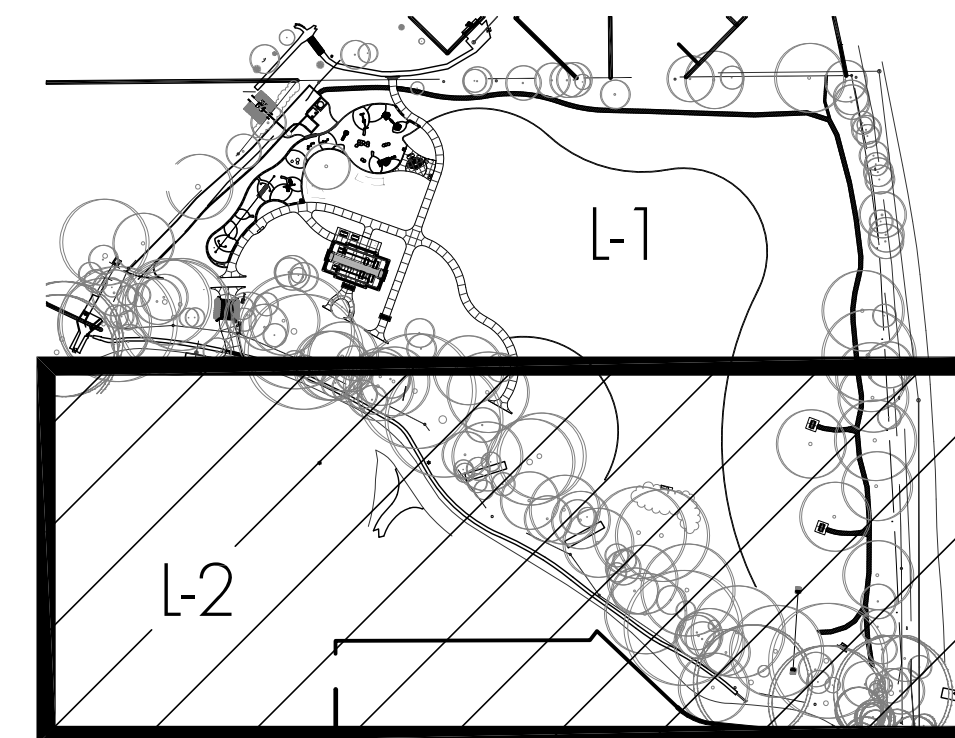

MATCHLINE, SEE SHEET L-1

NATIVE SEED MIX

- | | |
|--|-------------------------------|
| 20% Mountain Brome (12-48") | Bromus marginatus |
| 20% Crested Wheatgrass 'Ephraim'(12-36") | Agropyron cristatum 'Ephraim' |
| 20% Orchardgrass (36-48") | Dactylis glomerata |
| 10% Dutch White Clover (6") | Trifolium repens |
| 10% Switchgrass 'Pathfinder' (24") | Panicum virgatum 'Pathfinder' |
| 10% Canada Bluegrass 'Canon' (6-8") | Poa compressa 'Canon' |
| 10% Russian Wild Rye (24-48") | Psathyrostachys juncea |
| 100% | |

KEY MAP

NOTES:
 1. NEW TREES SHALL BE KEPT 10' MINIMUM FROM WET UTILITIES AND FROM IRRIGATION MAIN.
 2. EACH 5 GALLON SIZE SHRUB MASSING IN NATIVE SEED AREAS SHALL HAVE 30" TALL LODGEPOLE STAKES SPACED AROUND SHRUB MASSING TO PROTECT SHRUB DURING MOWING OPERATIONS. DO NOT PENETRATE ROOT BALL WITH STAKES (104 TOTAL)