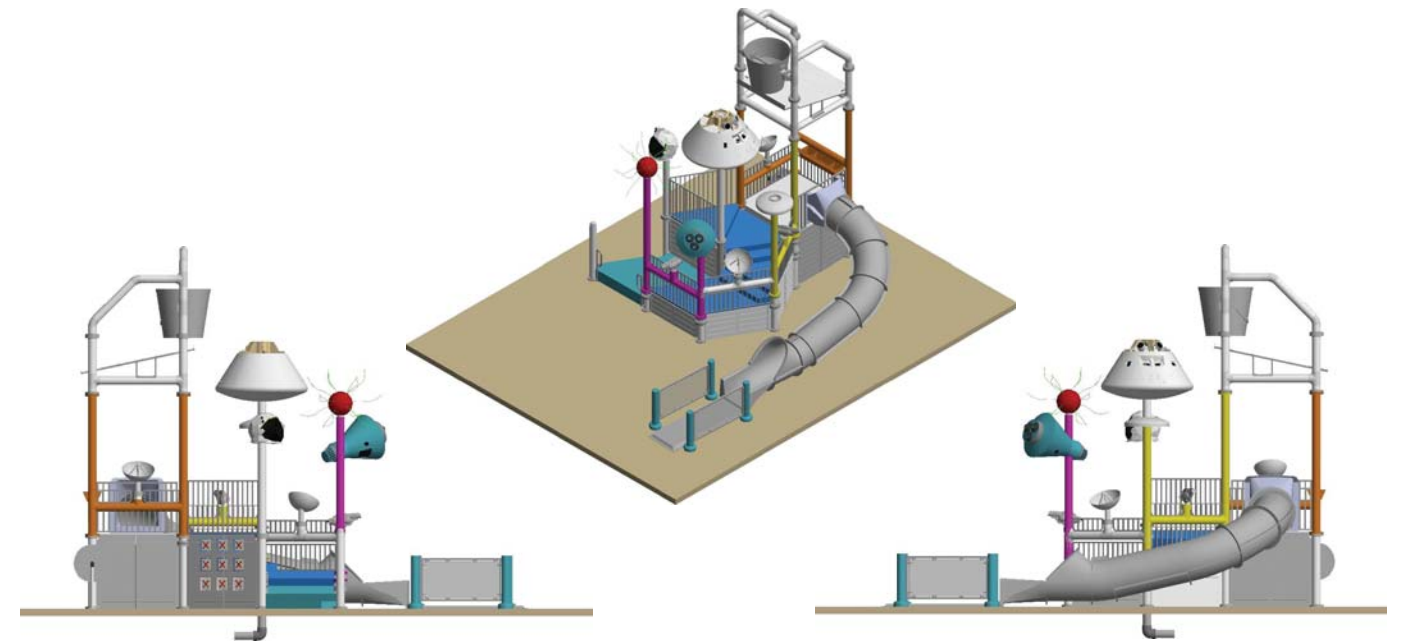

AQUATICS FEATURES

LAP POOL

- 10 Lane, 50m
- Converts to 25yd lanes
- Allows for open swim and other activities

TOWER SLIDES

LAZY RIVER

SPLASH PAD

LEISURE POOL
 PLAY STRUCTURE

LEISURE POOL
 PLATFORM DIVING AND DROP SLIDE

LEISURE POOL
 DIVING BOARD

LEISURE POOL
 CLIMBING WALL

LEISURE POOL
 ZERO DEPTH ENTRY