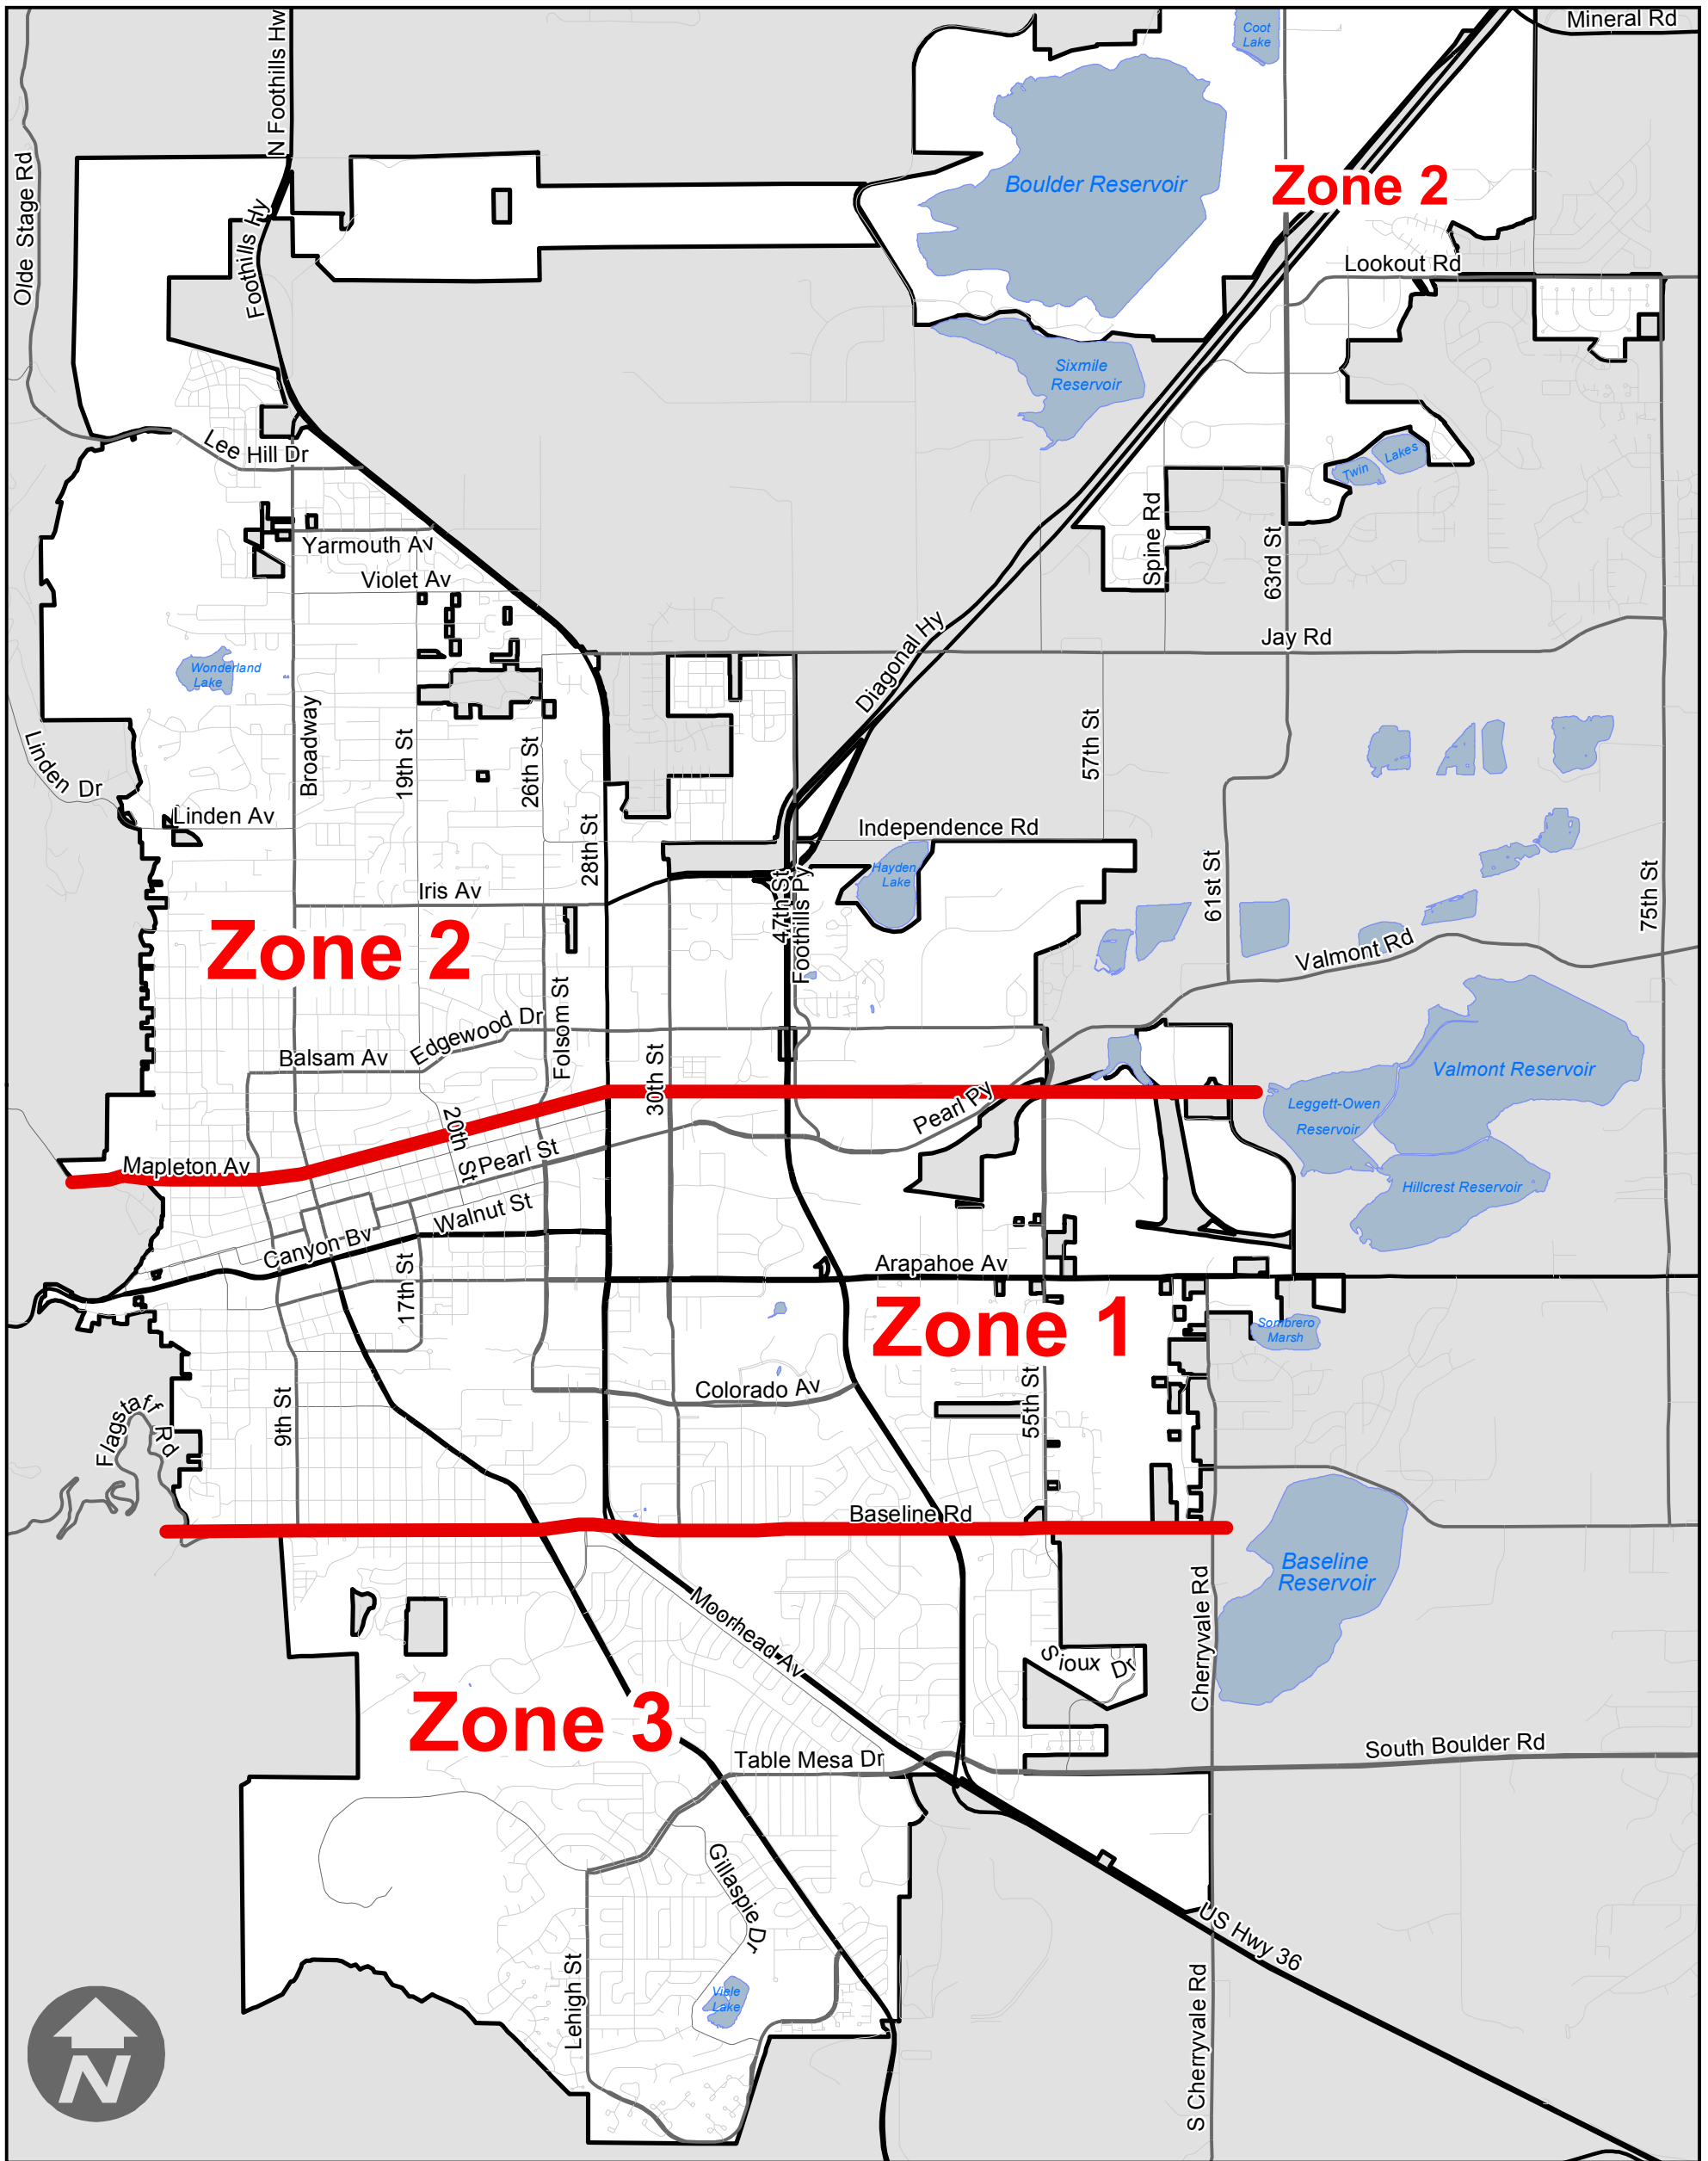

Tree Branch Clean- Up Zones

**Zone 1 - south side of Mapleton Ave to north side of Baseline Rd
collection dates: Monday, April 25 - Friday, April 29**

**Zone 2 - north side of Mapleton Ave to the northern city limits
collection dates: Monday, May 2 - Friday, May 13**

**Zone 3 - south side of Baseline Rd to the southern city limits
collection dates: Monday, May 16 - Friday, May 27**