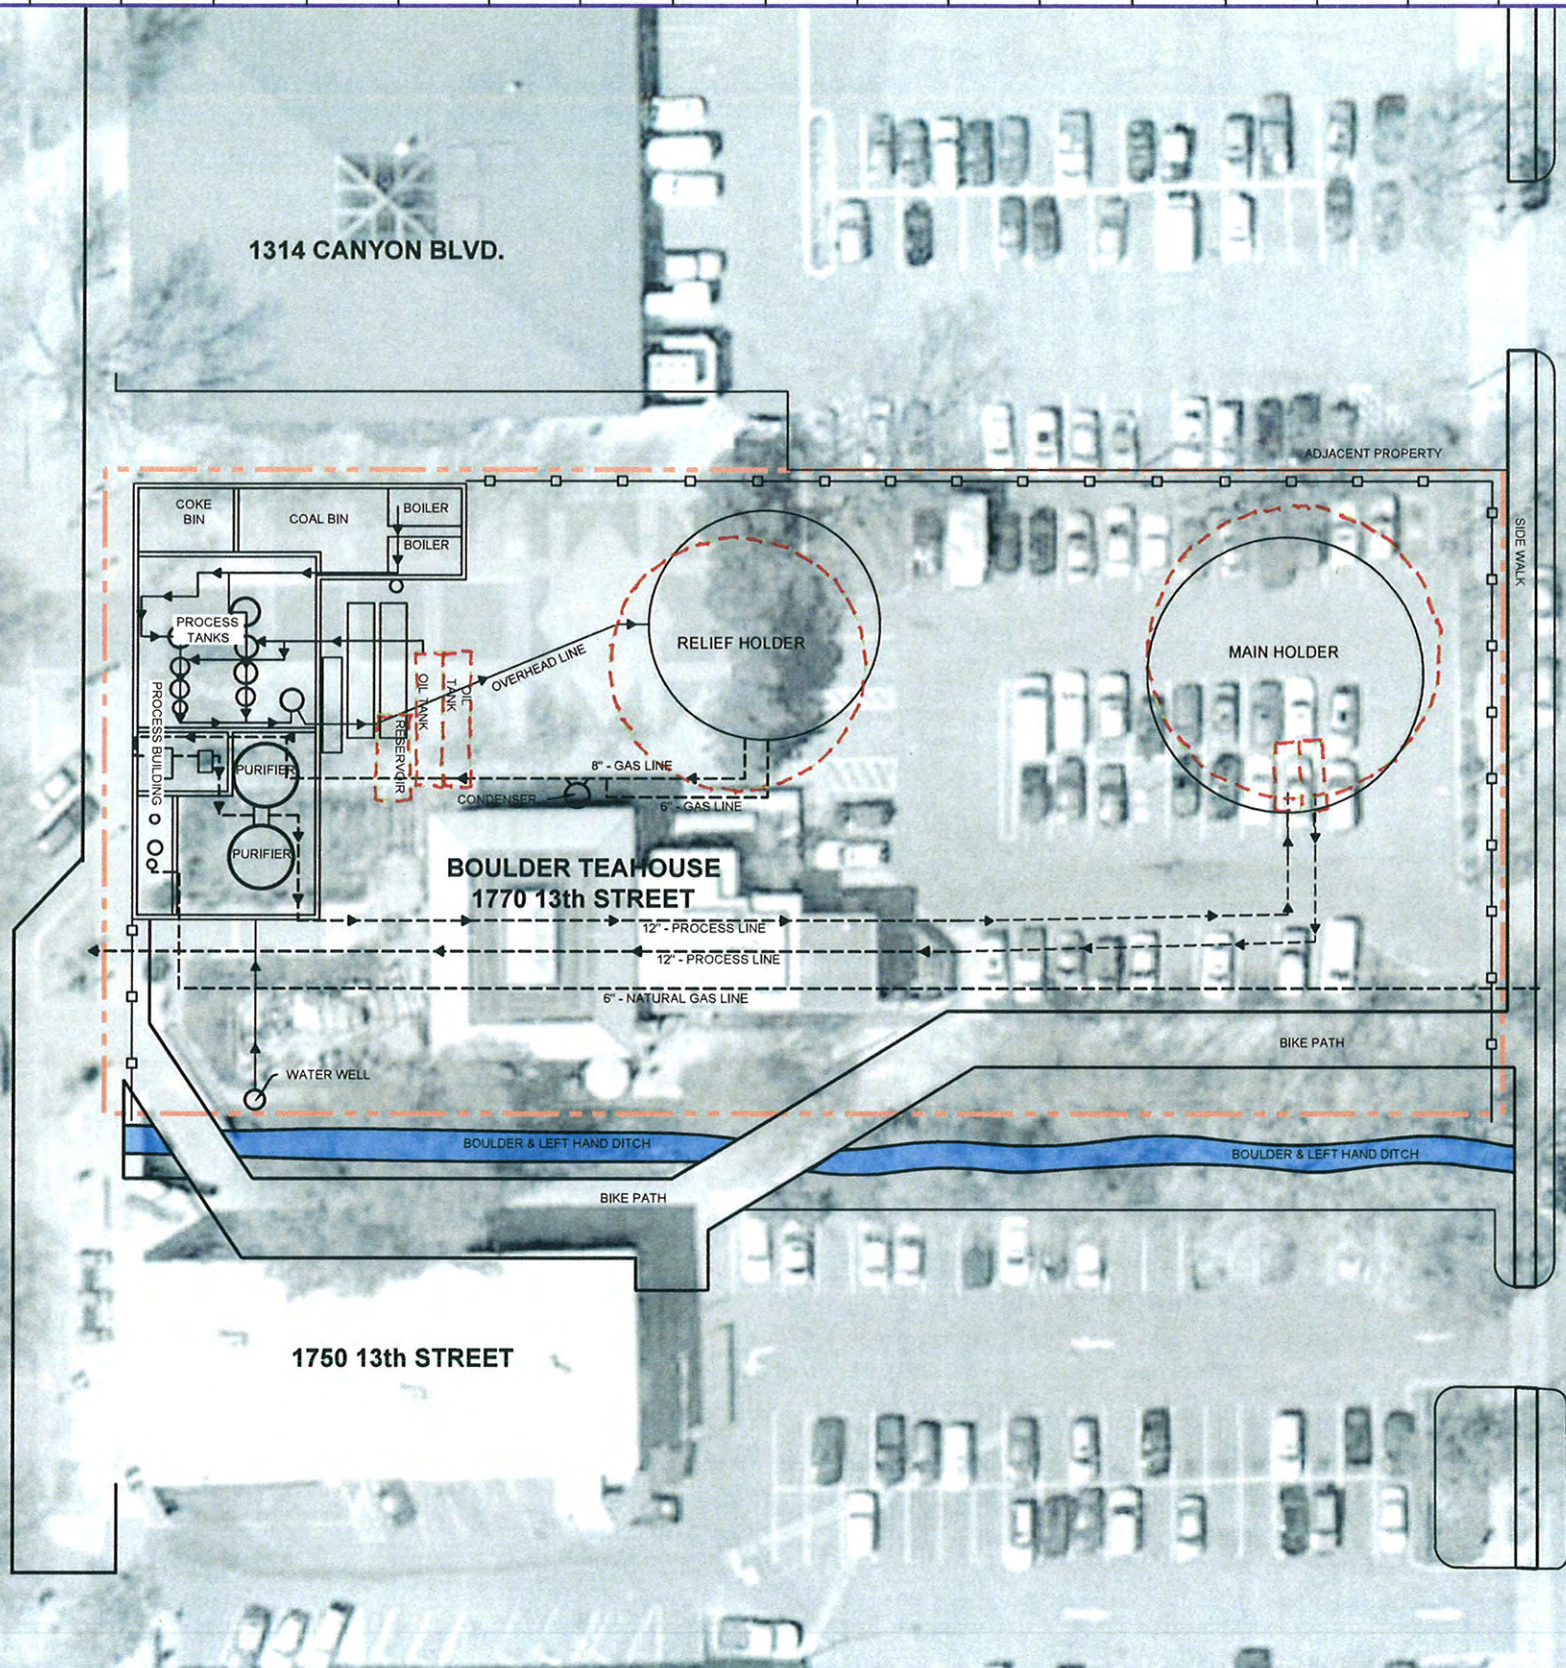

LEGEND

- PROPERTY BOUNDARY
- BUILDING OR STRUCTURE
- EXISTING ROADS AND SIDEWALK
- CONFIRMED LOCATIONS OF HISTORICAL MGP INFRASTRUCTURE

No	Date	Revisions	By	Ckd

Project Manager's name
CRAIG LUGOWSKI
Date
July 28, 2014

State	Date Signed	Project Mgr
CO		

Designed by	Drawn by	Checked by
MM	ET	

13TH STREET PLAZA
1770 13TH ST.
BOULDER, CO.

2014 SITE MAP WITH CONFIRMED LOCATIONS OF CERTAIN HISTORICAL MGP INFRASTRUCTURE

USA ENVIRONMENT Project No
5047
Drawing Name
Boulder Gas Plant_140523.dwg
FIGURE 2

Z:\PROJECTS\City of Boulder\Figures\2014 remediation summary\Boulder Gas Plant_140523.dwg

Attachment G: 13th Street Plaza Map